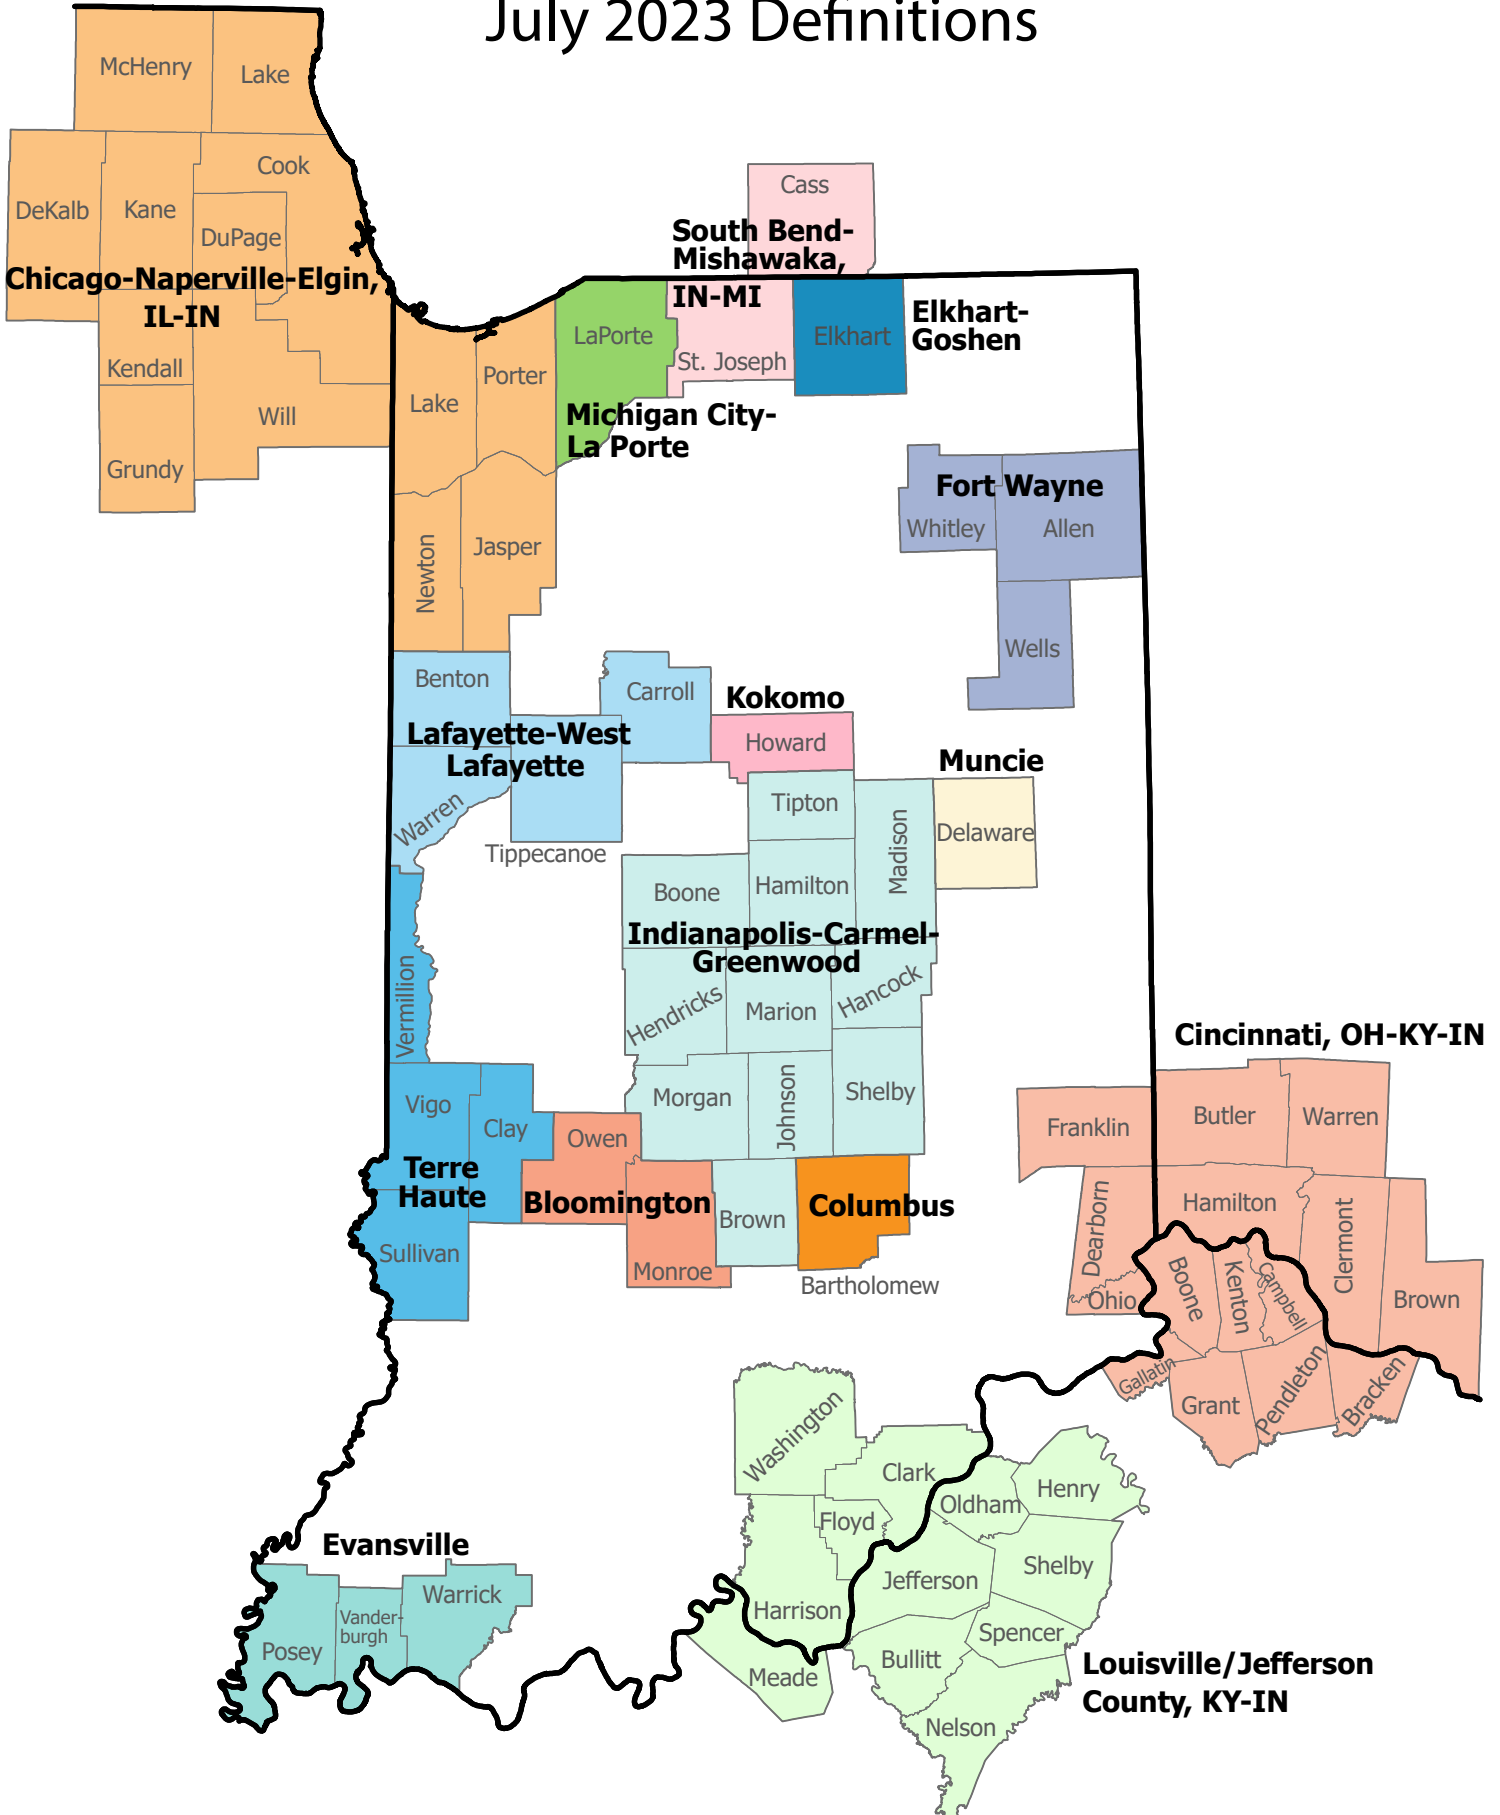

# Indiana's Metropolitan Statistical Areas

July 2023 Definitions

Note: The four Indiana counties in the Chicago metro form the Lake County-Porter County-Jasper County, IN Metropolitan Division.  
Source: Indiana Business Research Center, using the July 2023 delineations from the U.S. Office of Management and Budget,  
[www.stats.indiana.edu](http://www.stats.indiana.edu)