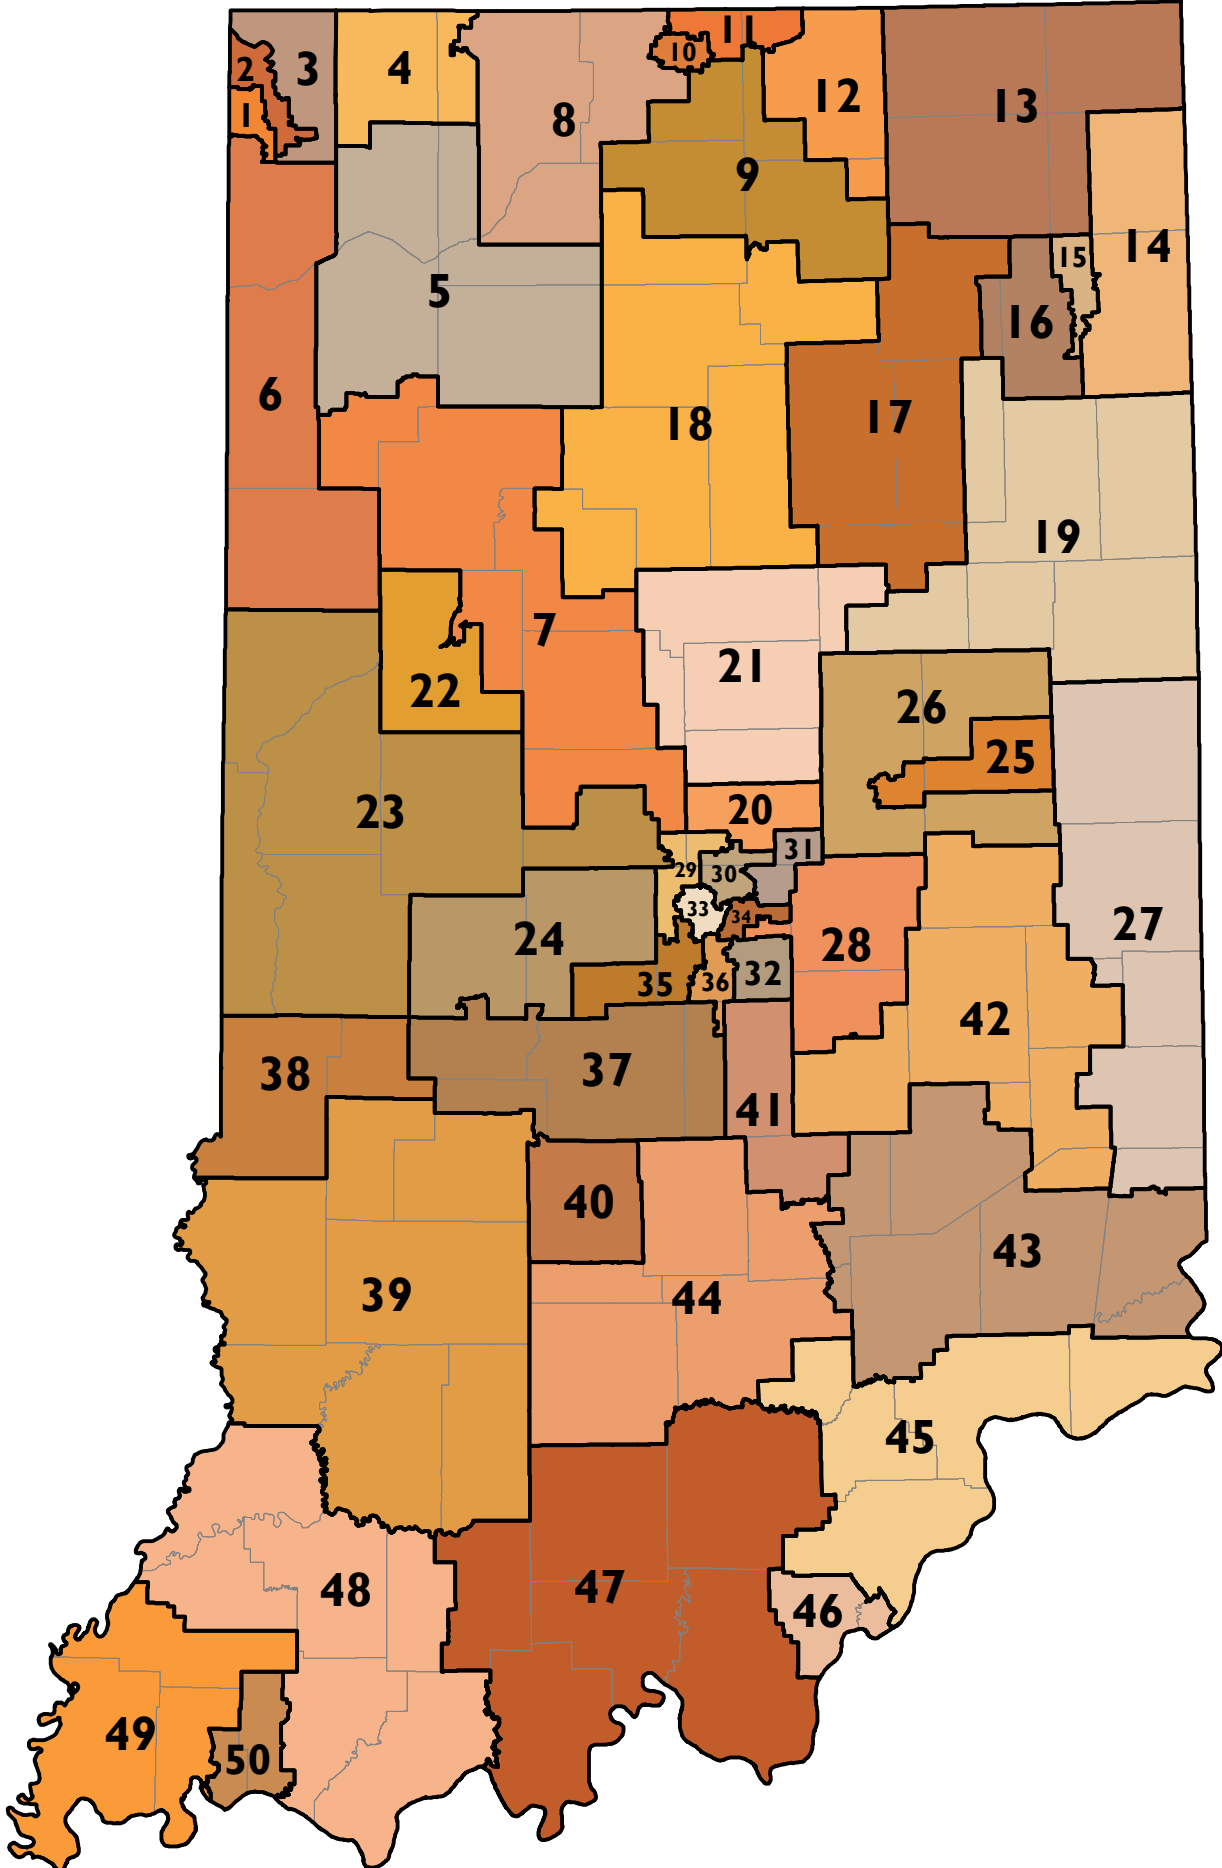

Indiana Senate Legislative Districts

Source: Indiana Business Research Services, using the boundaries created after Census 2010 redistricting and provided by the Legislative Services Agency, May 2011