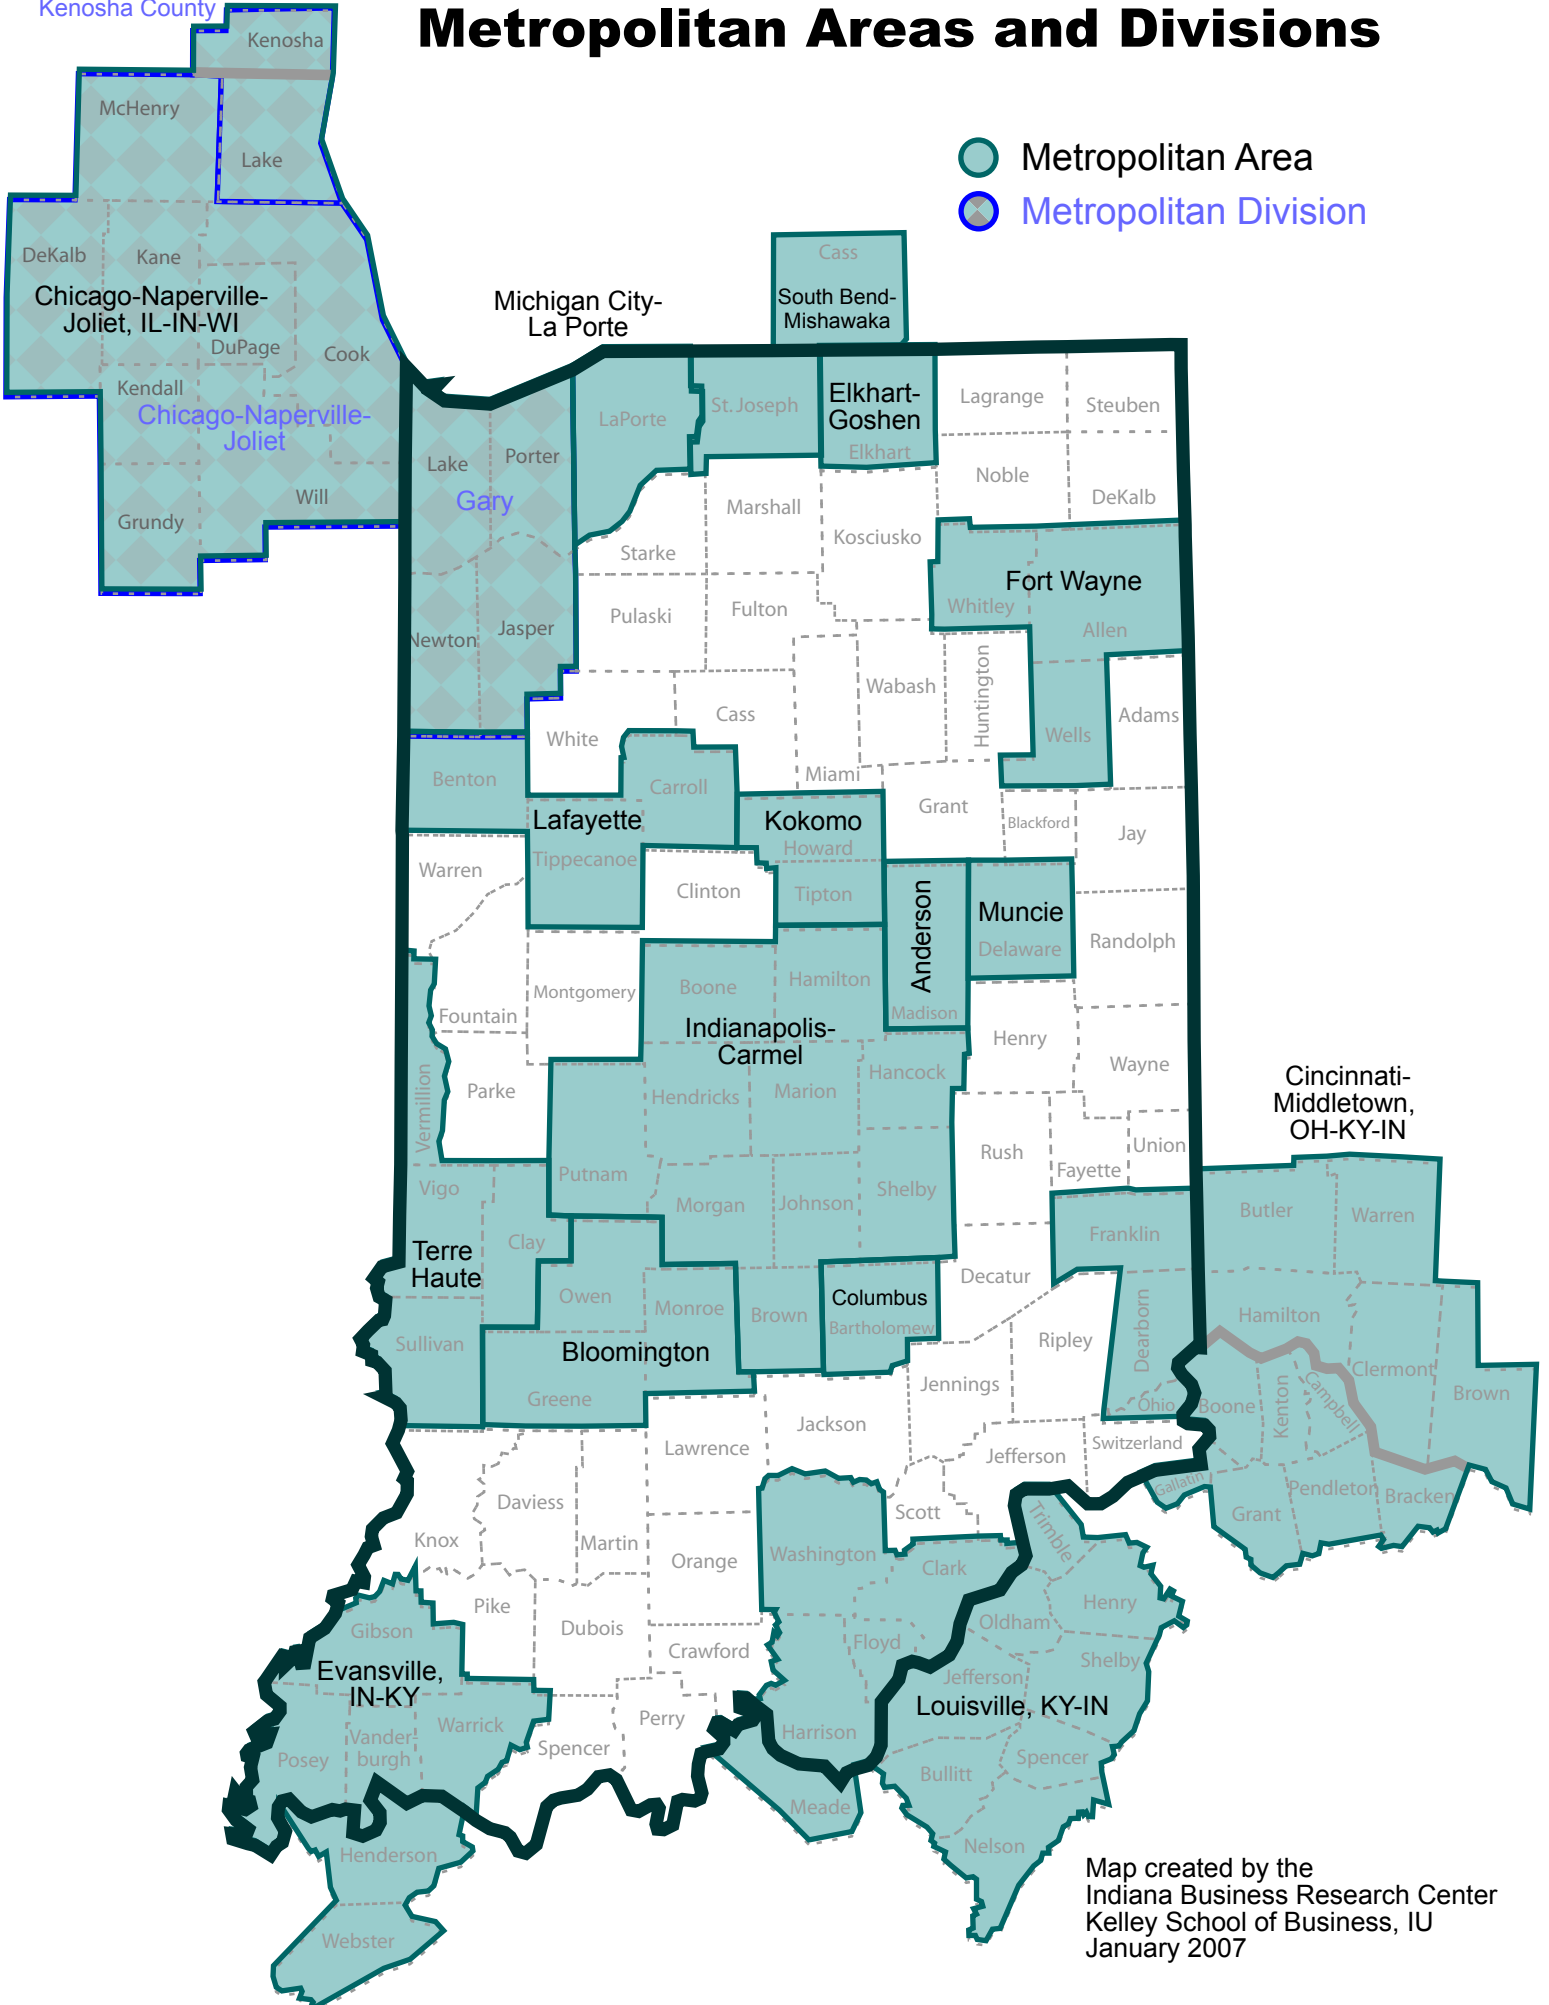

Lake County-
Kenosha County

Metropolitan Areas and Divisions

- Metropolitan Area
- Metropolitan Division

Map created by the
Indiana Business Research Center
Kelley School of Business, IU
January 2007