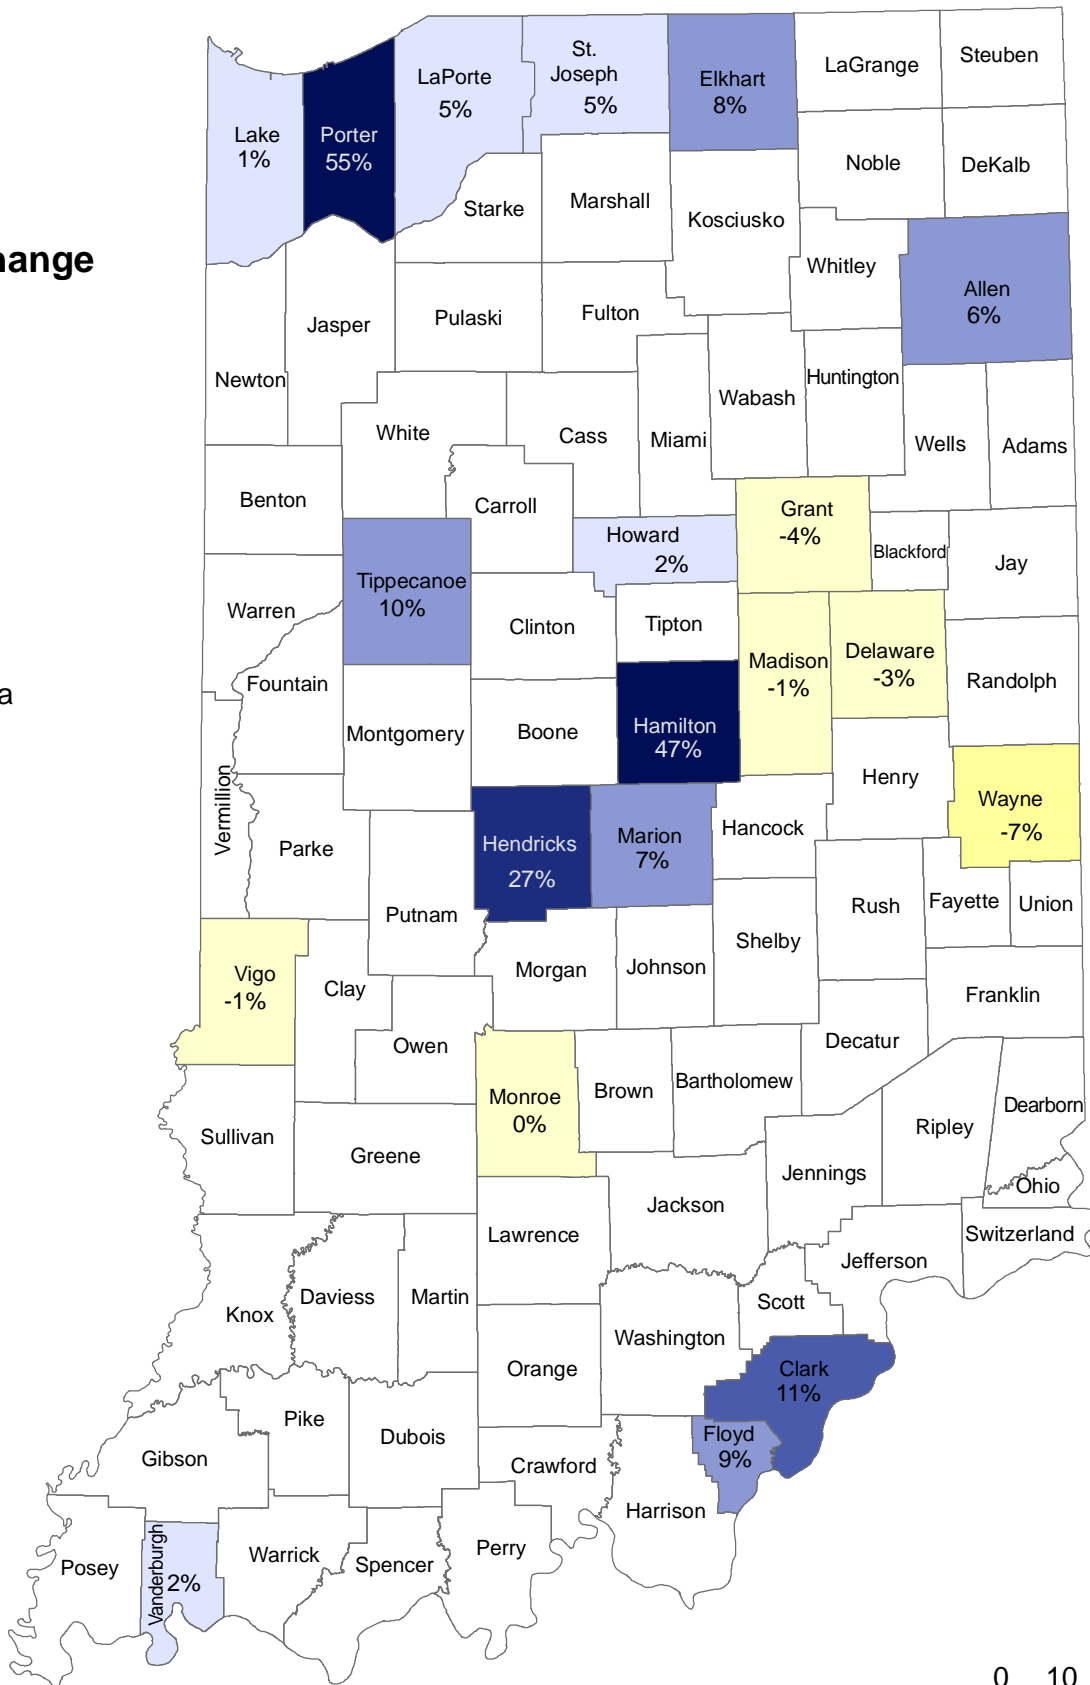

Projected Percent Change in Black Population, 2005-2010

Percent Change

Source: Indiana Business Research Center, September 2008

Note: Projections are only available for counties with at least 2,000 residents in the selected race or ethnic category.