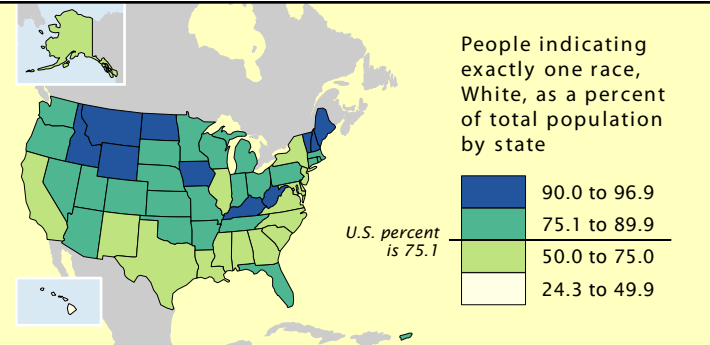

Percent of Population, 2000

One Race: White

People indicating exactly one race, White, as a percent of total population by state

90.0 to 96.9
75.1 to 89.9
50.0 to 75.0
24.3 to 49.9

U.S. percent is 75.1

This map is one of a series of 14 "Percent of Population" maps with comparable categories for counties. Breaks defining map categories differ by small amounts among maps in the series to include the U.S. percent for the specific group mapped.

People indicating exactly one race, White, as a percent of total population by county

95.0 to 99.7
75.1 to 94.9
50.0 to 75.0
25.0 to 49.9
12.5 to 24.9
4.5 to 12.4

U.S. percent is 75.1

Data Source: U.S. Census Bureau, Census 2000 Redistricting Data (PL 94-171) Summary File.
 Cartography: Population Division, U.S. Census Bureau.
 American Factfinder at factfinder.census.gov provides census data and mapping tools.