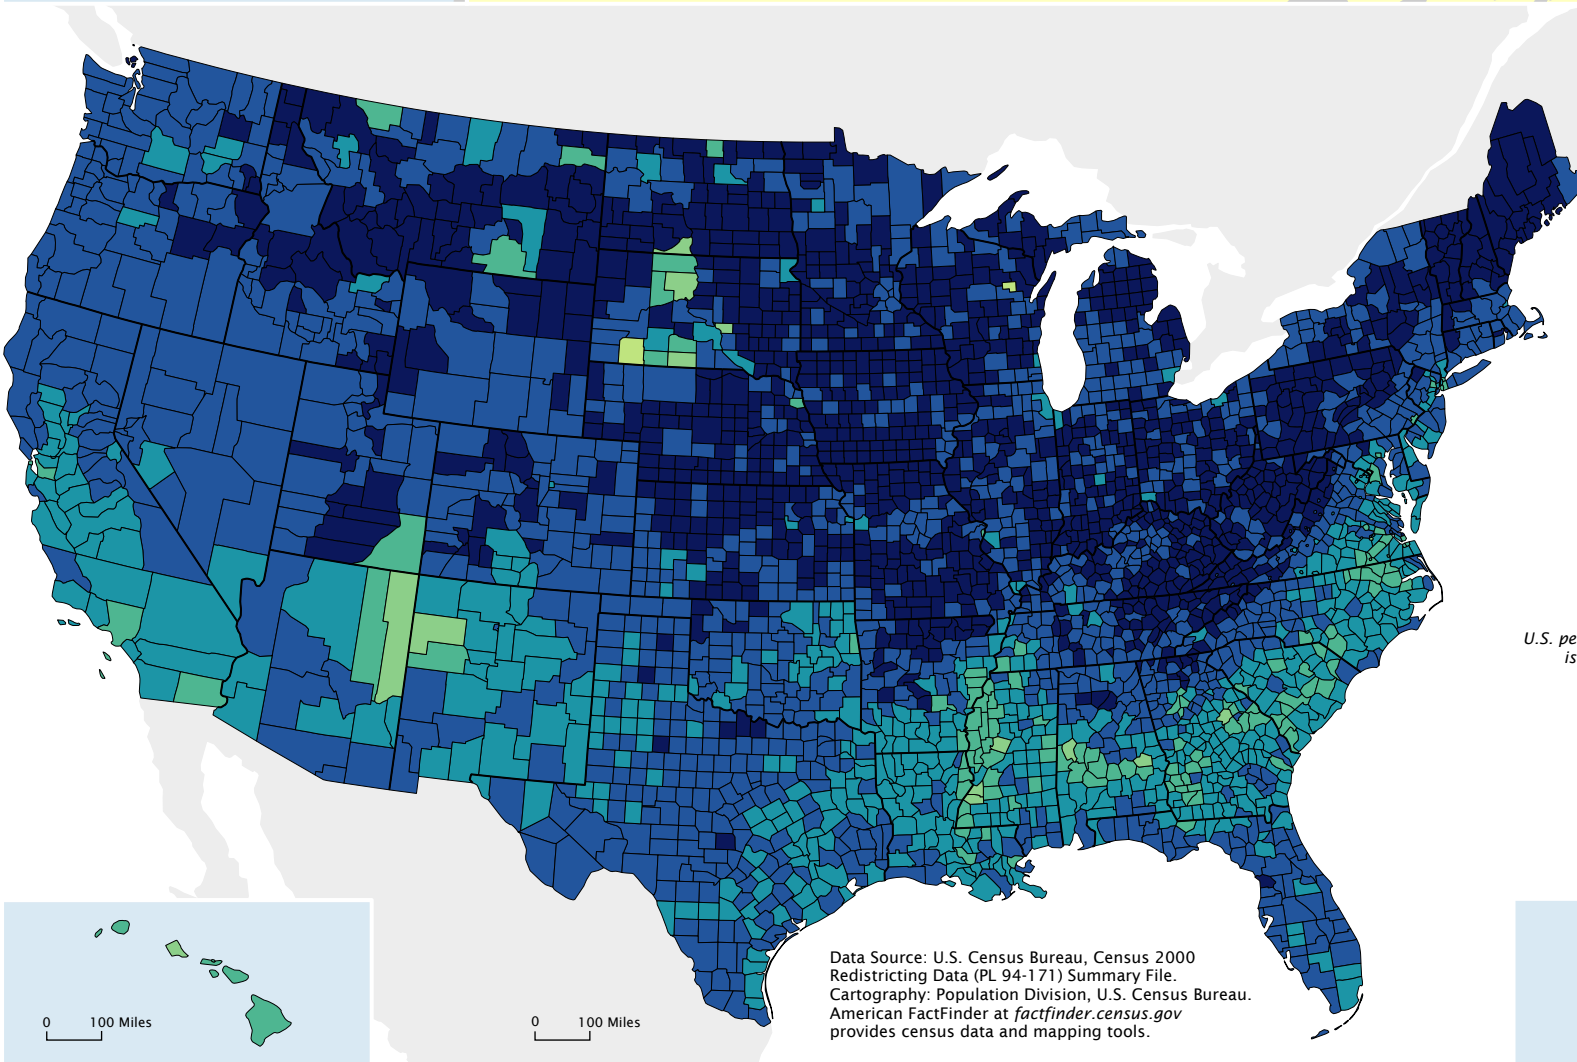

Percent of Population, 2000

One Race: White

People indicating exactly one race, White, as a percent of total population by state

90.0 to 96.9
75.1 to 89.9
50.0 to 75.0
24.3 to 49.9

U.S. percent is 75.1

This map is one of a series of 14 "Percent of Population" maps with comparable categories for counties. Breaks defining map categories differ by small amounts among maps in the series to include the U.S. percent for the specific group mapped.

People indicating exactly one race, White, as a percent of total population by county

95.0 to 99.7
75.1 to 94.9
50.0 to 75.0
25.0 to 49.9
12.5 to 24.9
4.5 to 12.4

U.S. percent is 75.1

Data Source: U.S. Census Bureau, Census 2000 Redistricting Data (PL 94-171) Summary File.
 Cartography: Population Division, U.S. Census Bureau.
 American Factfinder at factfinder.census.gov provides census data and mapping tools.