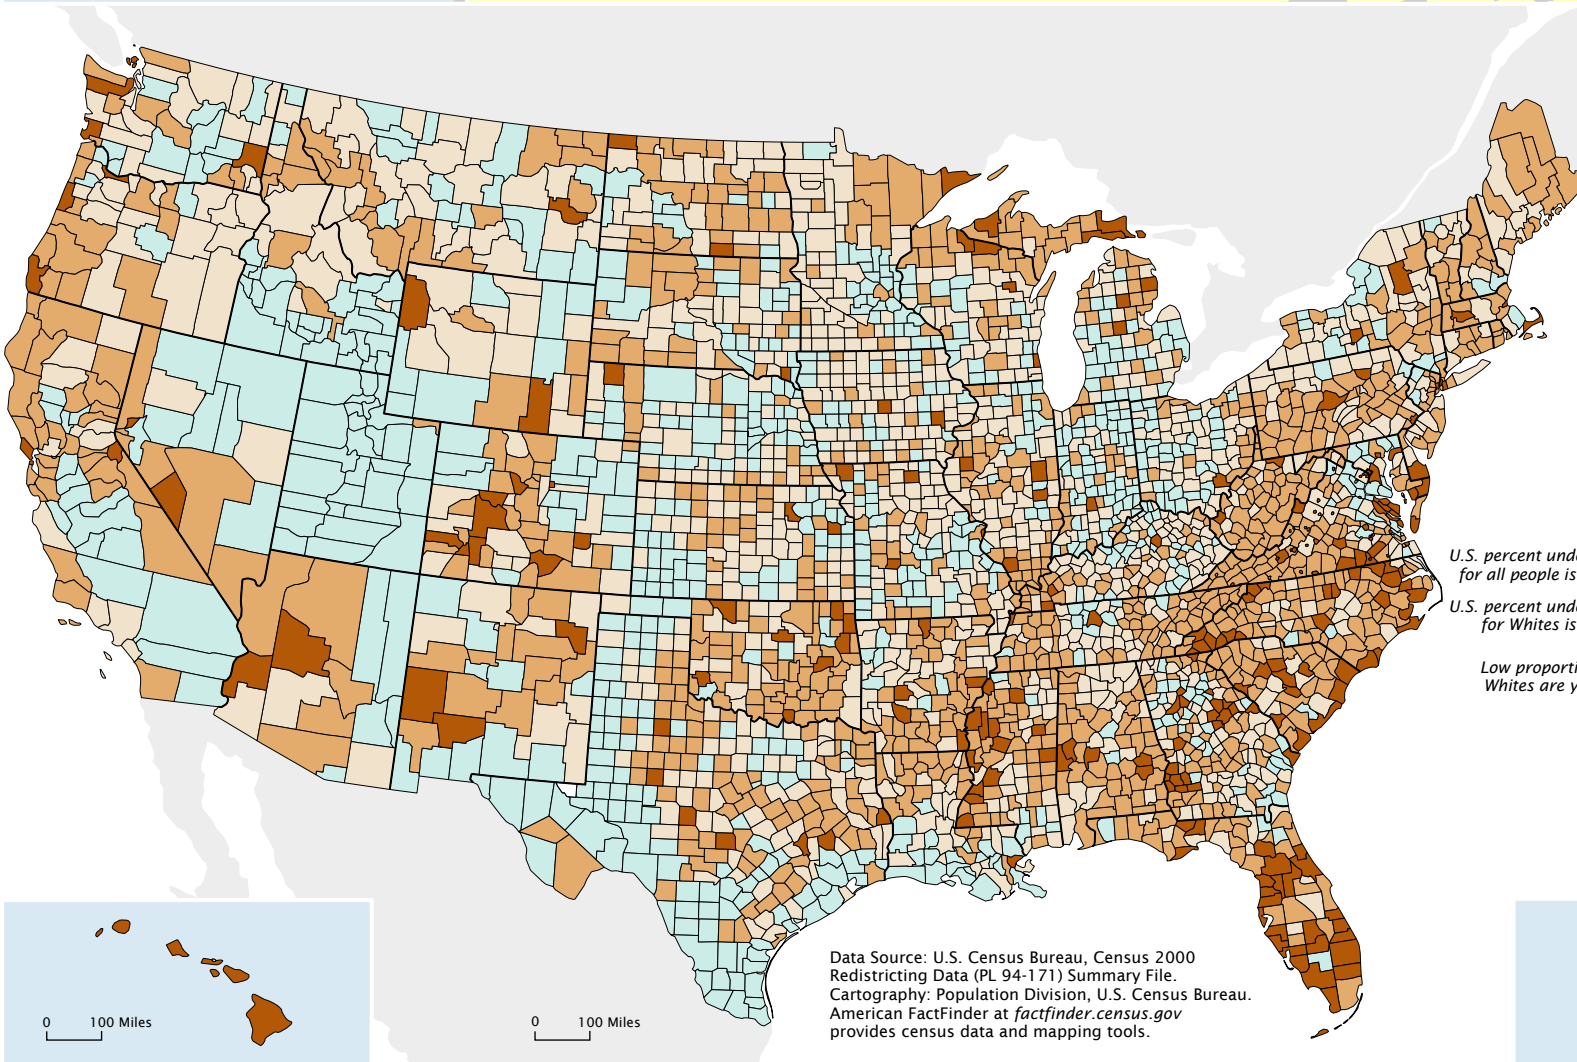

Percent Under Age 18, 2000

One Race: White

This map is one of a series of 14 "Percent Under Age 18" maps with comparable categories for counties. Only the category break at the U.S. percent for the specific group mapped differs among maps in the series.

Percent of people indicating exactly one race, White, who are under age 18 by county

Data Source: U.S. Census Bureau, Census 2000 Redistricting Data (PL 94-171) Summary File.
Cartography: Population Division, U.S. Census Bureau.
American Factfinder at factfinder.census.gov provides census data and mapping tools.