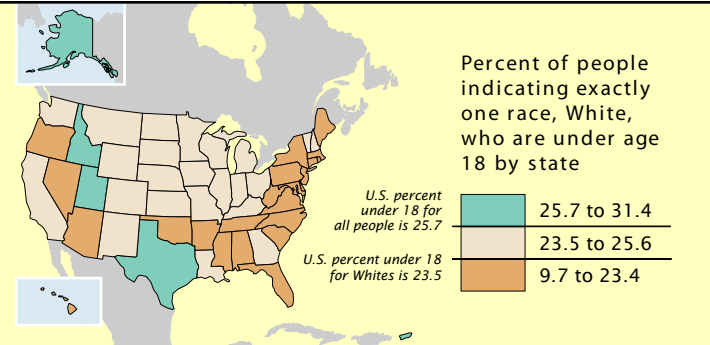

Percent Under Age 18, 2000

One Race: White

This map is one of a series of 14 "Percent Under Age 18" maps with comparable categories for counties. Only the category break at the U.S. percent for the specific group mapped differs among maps in the series.

Percent of people indicating exactly one race, White, who are under age 18 by county

Data Source: U.S. Census Bureau, Census 2000 Redistricting Data (PL 94-171) Summary File.
Cartography: Population Division, U.S. Census Bureau.
American Factfinder at factfinder.census.gov provides census data and mapping tools.