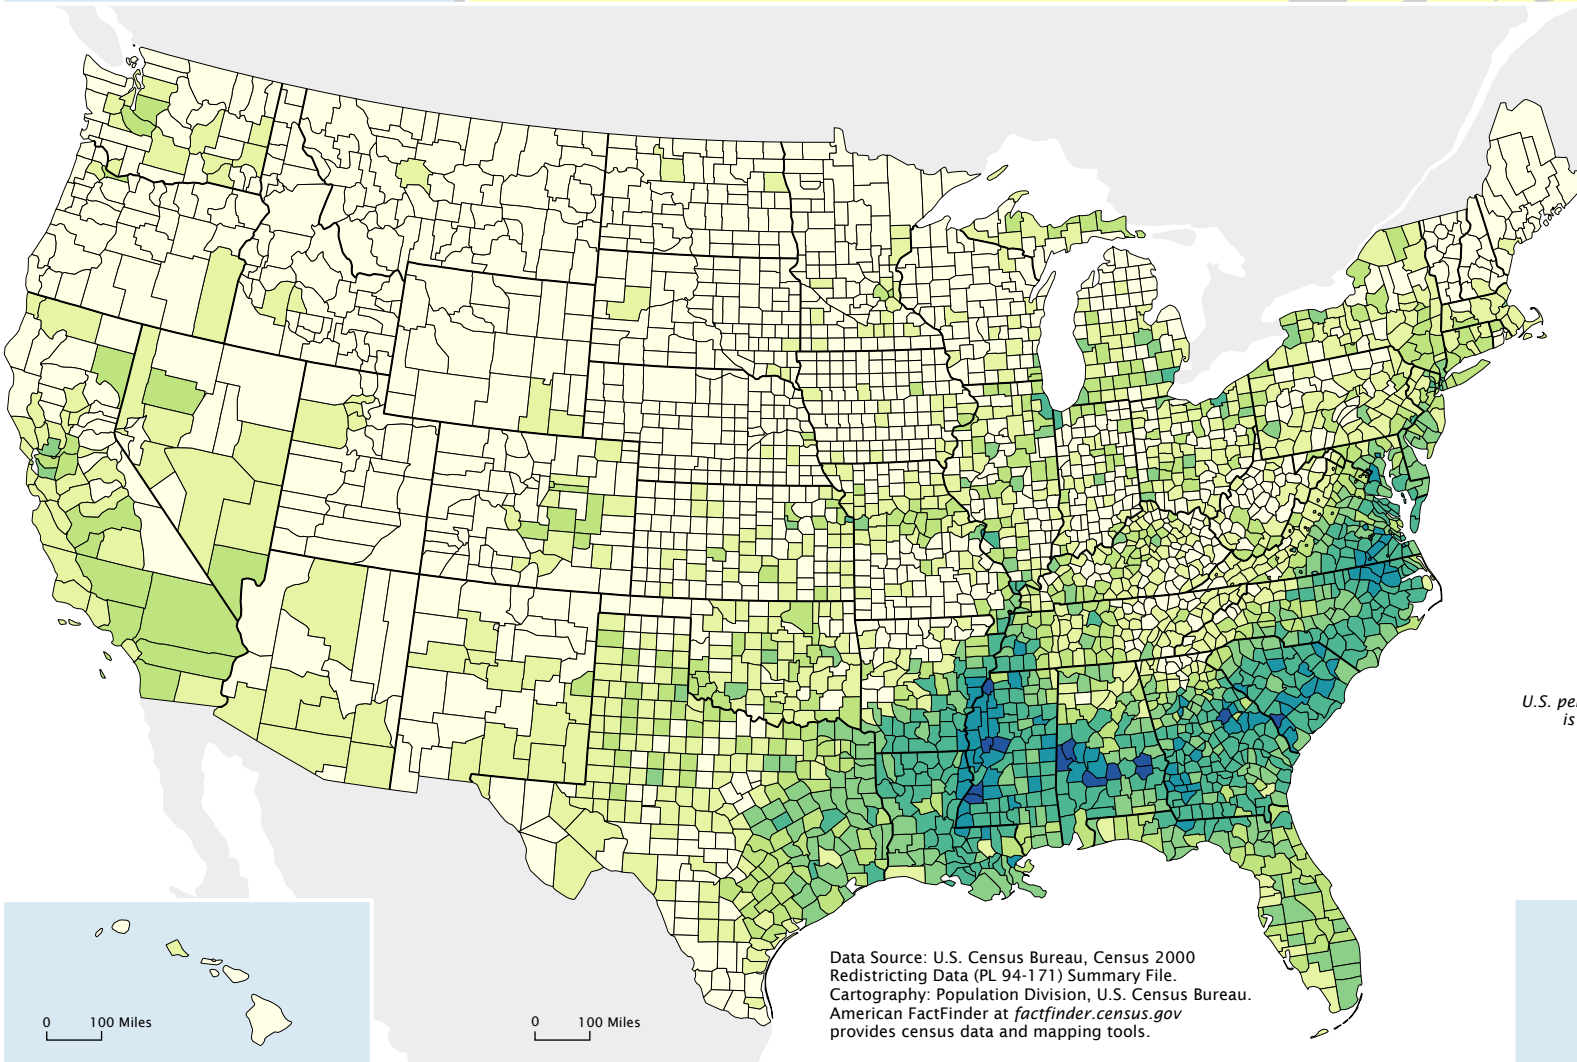

Percent of Population, 2000

One Race: Black or African American

People indicating exactly one race, Black or African American, as a percent of total population by state

This map is one of a series of 14 "Percent of Population" maps with comparable categories for counties. Breaks defining map categories differ by small amounts among maps in the series to include the U.S. percent for the specific group mapped.

People indicating exactly one race, Black or African American, as a percent of total population by county

Data Source: U.S. Census Bureau, Census 2000 Redistricting Data (PL 94-171) Summary File.
Cartography: Population Division, U.S. Census Bureau.
American Factfinder at factfinder.census.gov provides census data and mapping tools.