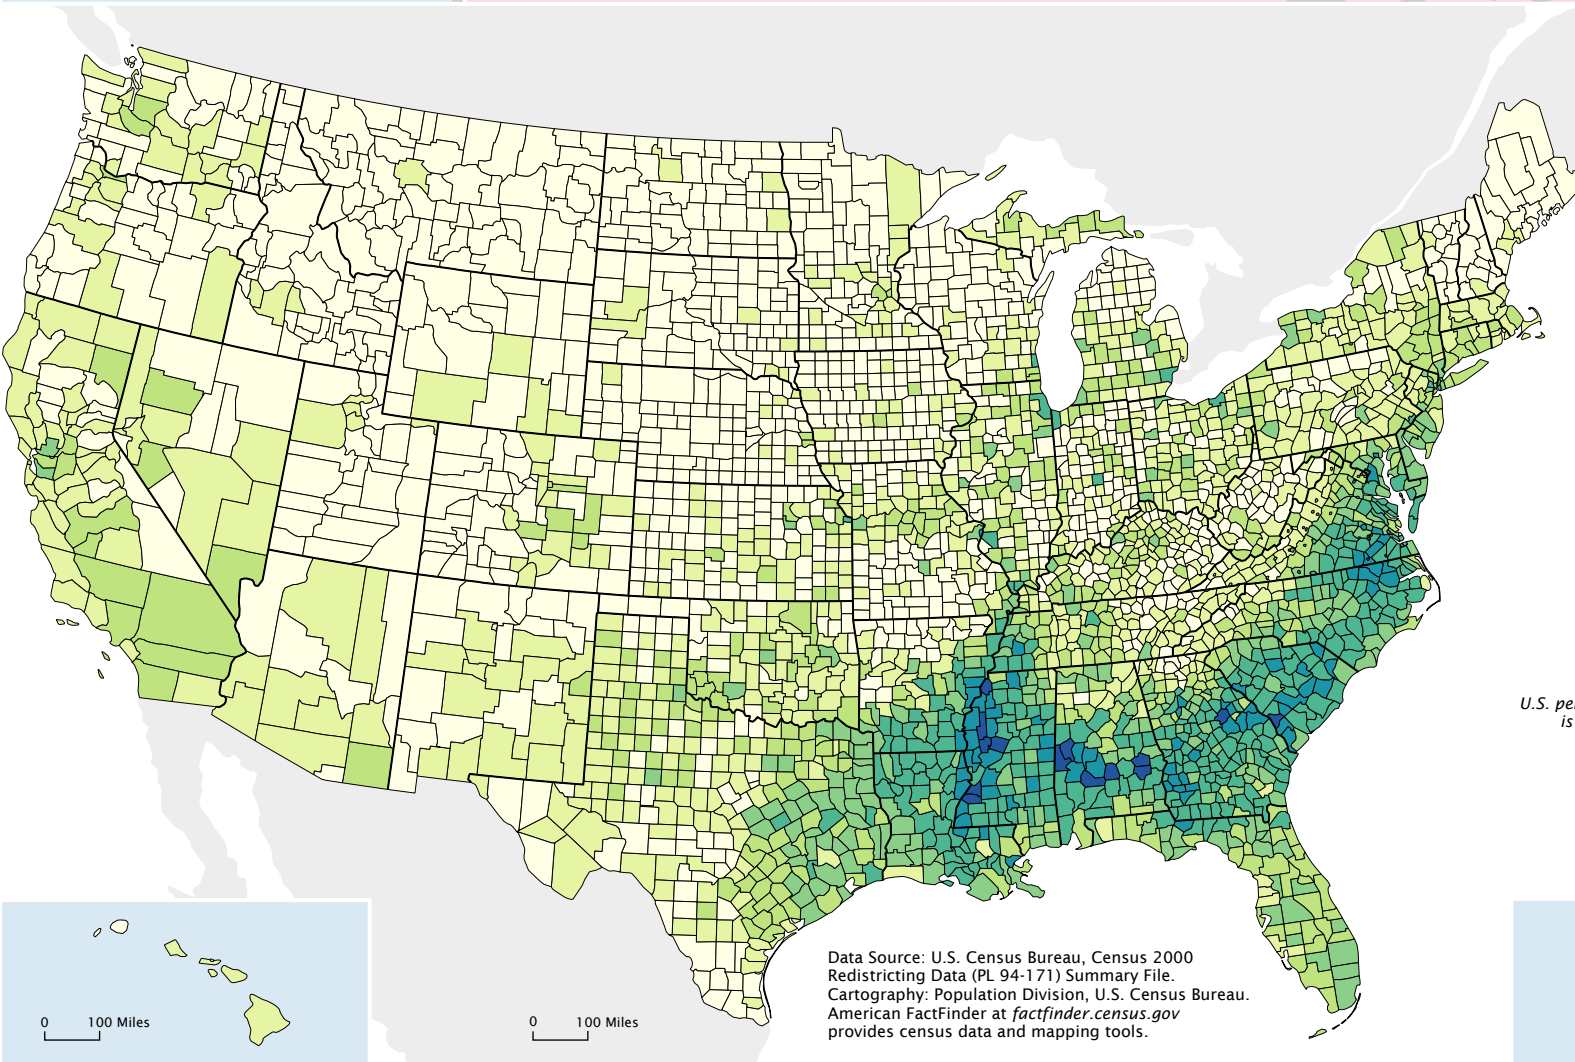

# Percent of Population, 2000

## One or More Races Including Black or African American

People indicating one or more races including Black or African American as a percent of total population by state

U.S. percent is 12.9

This map is one of a series of 14 "Percent of Population" maps with comparable categories for counties. Breaks defining map categories differ by small amounts among maps in the series to include the U.S. percent for the specific group mapped.

People indicating one or more races including Black or African American as a percent of total population by county

U.S. percent is 12.9

Data Source: U.S. Census Bureau, Census 2000 Redistricting Data (PL 94-171) Summary File.  
 Cartography: Population Division, U.S. Census Bureau.  
 American Factfinder at [factfinder.census.gov](http://factfinder.census.gov) provides census data and mapping tools.