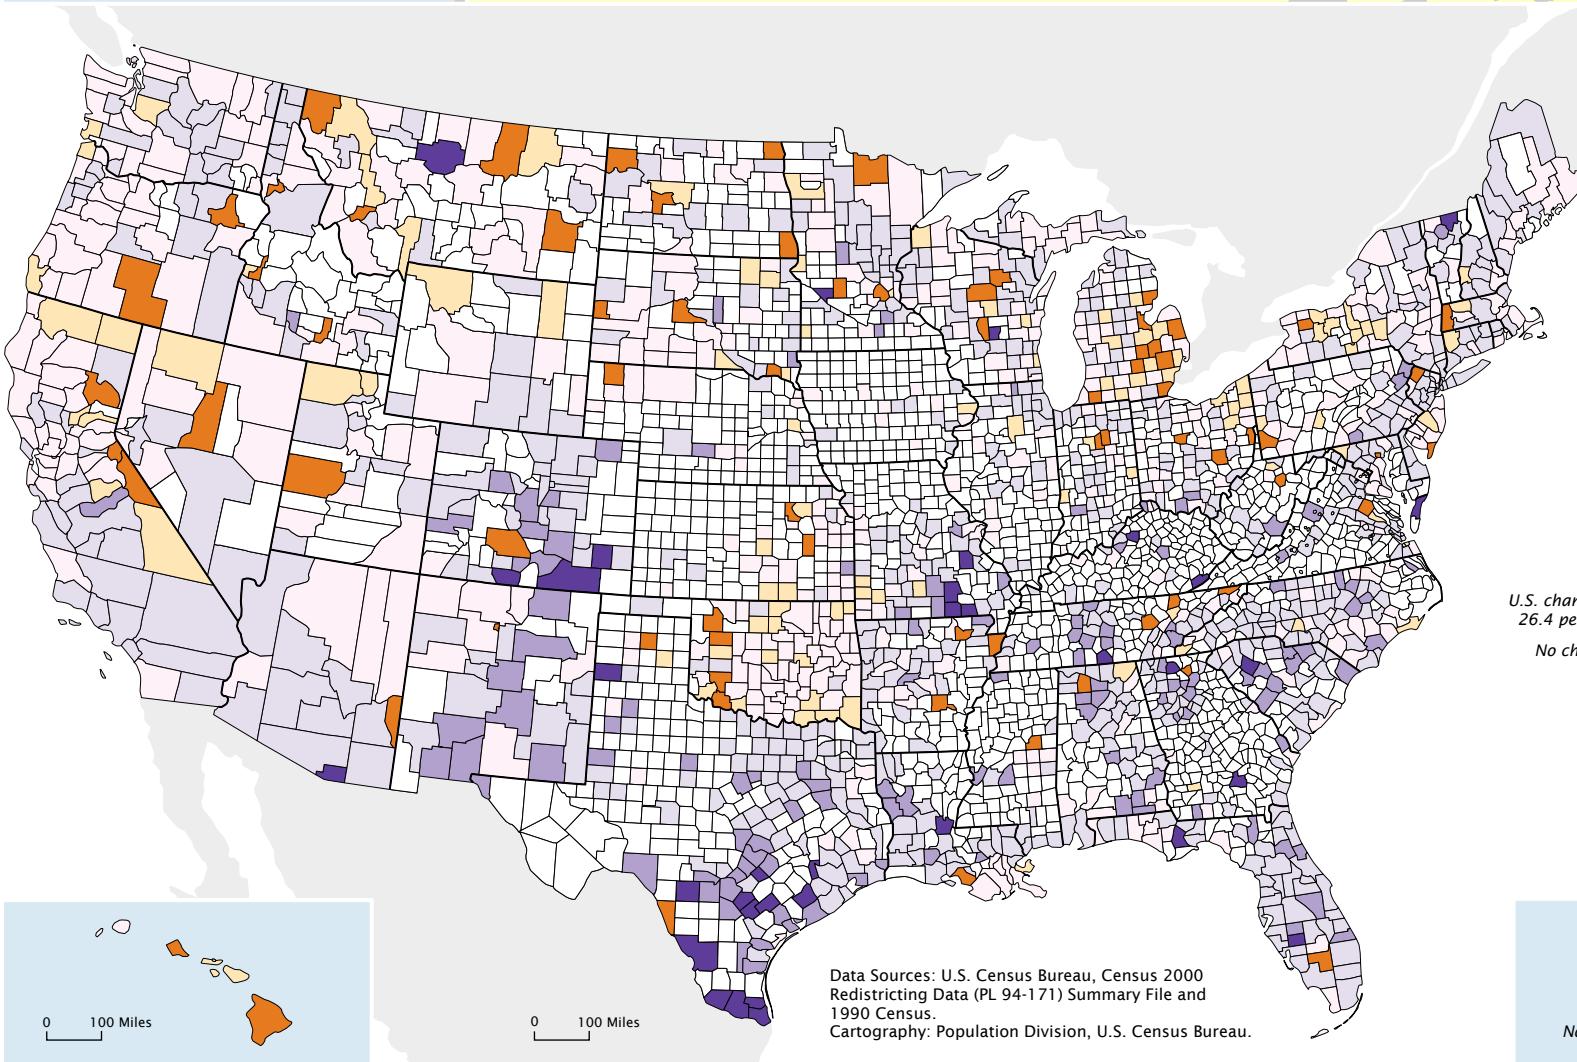

Percent Change, 1990 to 2000

One Race: American Indian and Alaska Native

U.S. change is 26.4 percent
No change

Percent change 1990 to 2000 by county: People indicating American Indian and Alaska Native (AIAN) in 1990 and people indicating one race, AIAN, in 2000

U.S. change is 26.4 percent
No change

Data Sources: U.S. Census Bureau, Census 2000 Redistricting Data (PL 94-171) Summary File and 1990 Census.
Cartography: Population Division, U.S. Census Bureau.

No race data for Puerto Rico in 1990