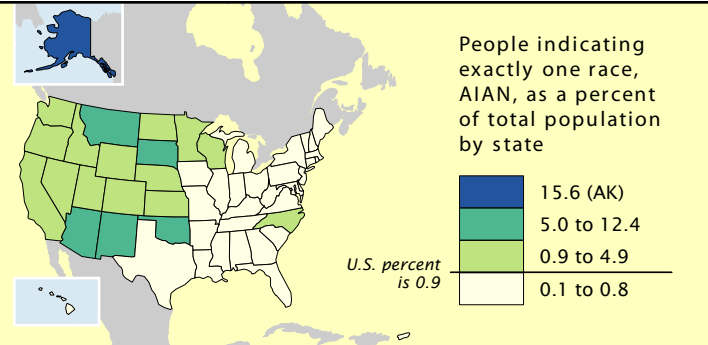

## Percent of Population, 2000

### One Race: American Indian and Alaska Native

People indicating exactly one race, AIAN, as a percent of total population by state

U.S. percent is 0.9

This map is one of a series of 14 "Percent of Population" maps with comparable categories for counties. Breaks defining map categories differ by small amounts among maps in the series to include the U.S. percent for the specific group mapped.

People indicating exactly one race, American Indian and Alaska Native (AIAN), as a percent of total population by county

U.S. percent is 0.9

Data Source: U.S. Census Bureau, Census 2000 Redistricting Data (PL 94-171) Summary File.  
Cartography: Population Division, U.S. Census Bureau.  
American Factfinder at [factfinder.census.gov](http://factfinder.census.gov) provides census data and mapping tools.