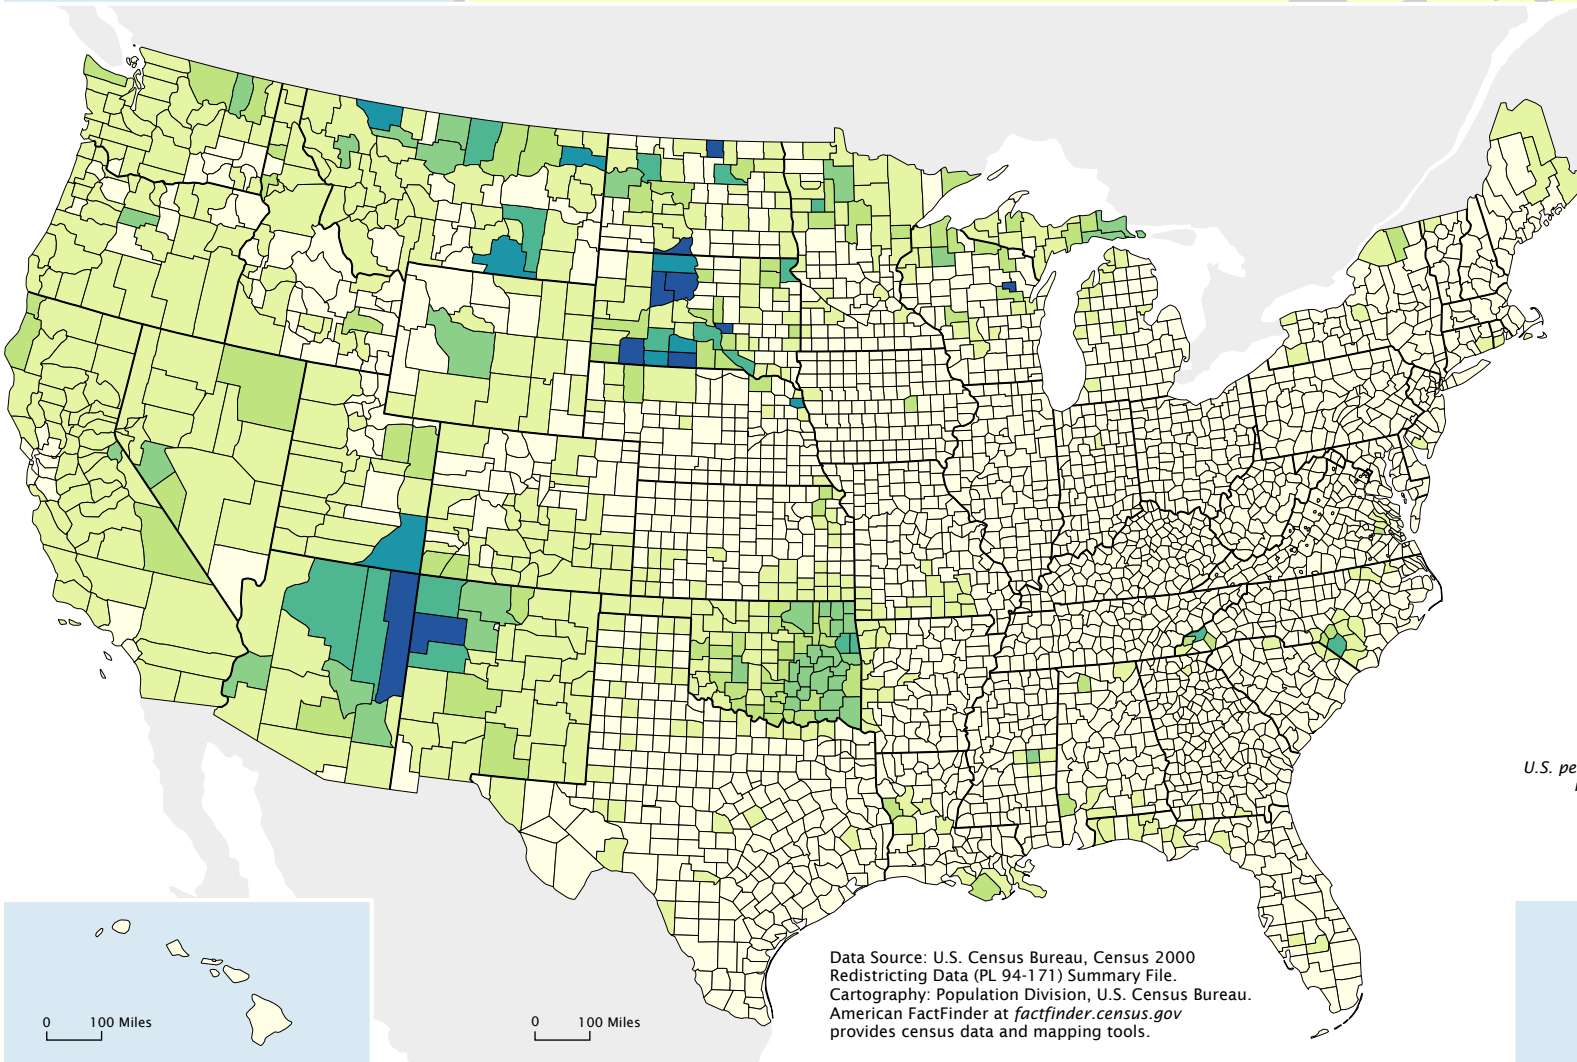

## Percent of Population, 2000

### One Race: American Indian and Alaska Native

People indicating exactly one race, AIAN, as a percent of total population by state

U.S. percent is 0.9

This map is one of a series of 14 "Percent of Population" maps with comparable categories for counties. Breaks defining map categories differ by small amounts among maps in the series to include the U.S. percent for the specific group mapped.

People indicating exactly one race, American Indian and Alaska Native (AIAN), as a percent of total population by county

U.S. percent is 0.9

Data Source: U.S. Census Bureau, Census 2000 Redistricting Data (PL 94-171) Summary File.  
Cartography: Population Division, U.S. Census Bureau.  
American Factfinder at [factfinder.census.gov](http://factfinder.census.gov) provides census data and mapping tools.