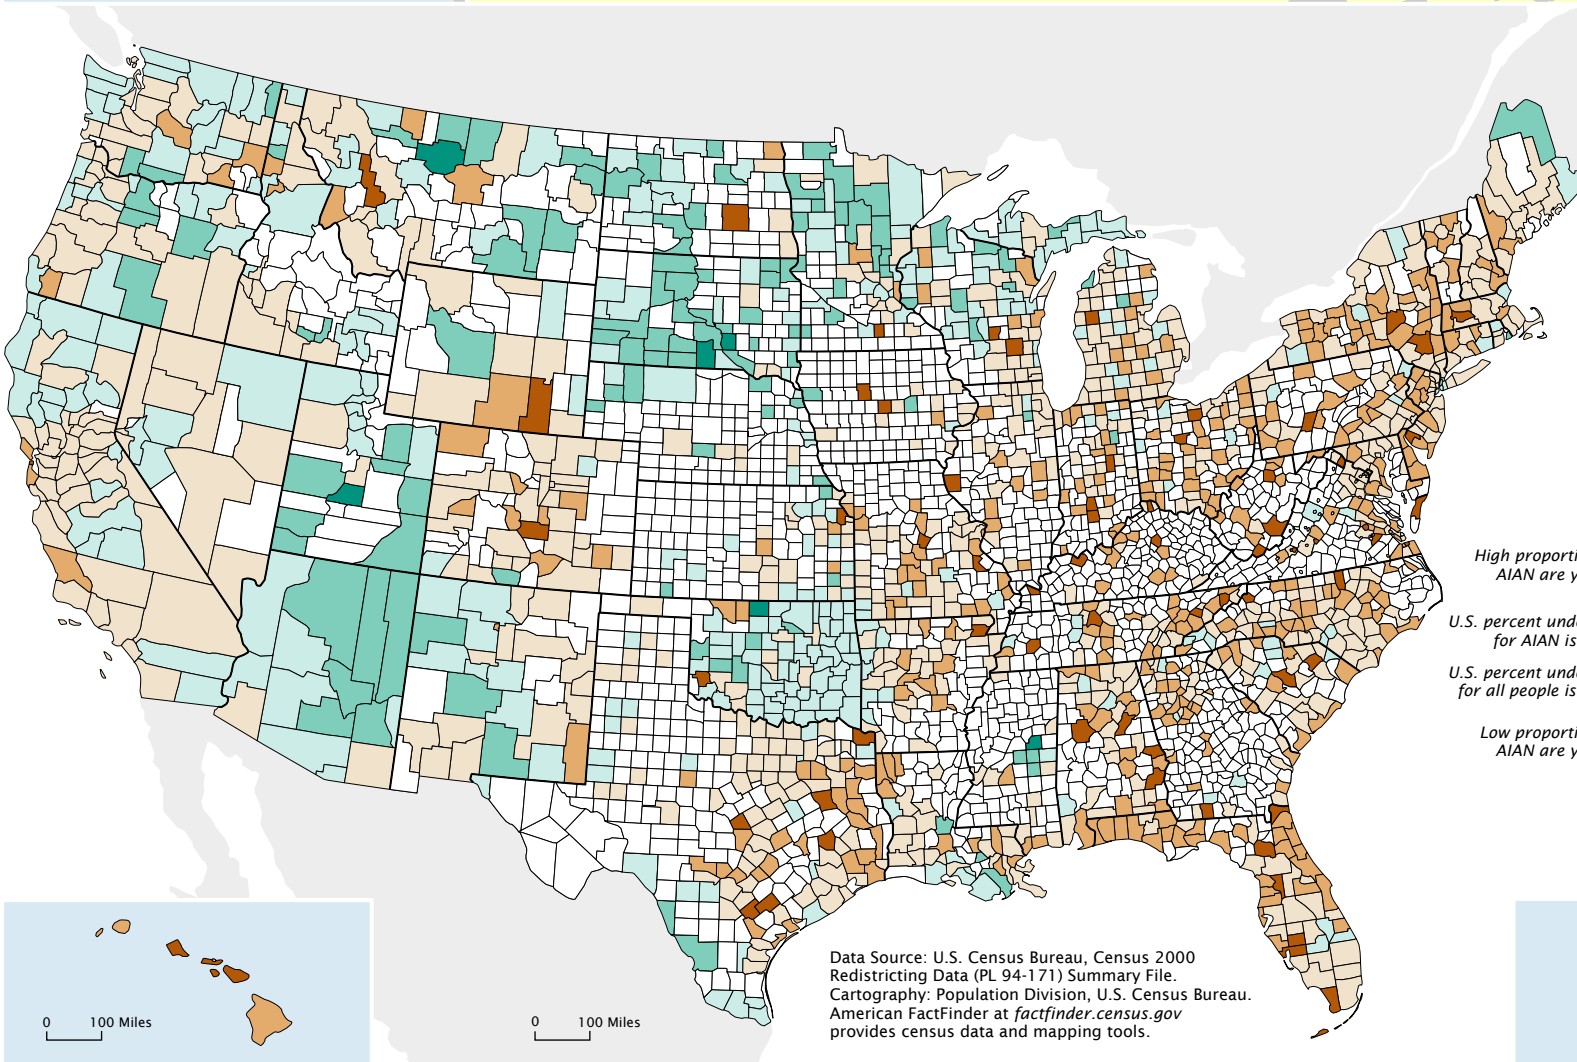

Percent Under Age 18, 2000

One Race: American Indian and Alaska Native

Percent of people indicating exactly one race, AIAN, who are under age 18 by state

33.9 to 44.6
25.7 to 33.8
20.2 to 25.6

U.S. percent under 18 for AIAN is 33.9
U.S. percent under 18 for all people is 25.7

This map is one of a series of 14 "Percent Under Age 18" maps with comparable categories for counties. Only the category break at the U.S. percent for the specific group mapped differs among maps in the series.

Percent of people indicating exactly one race, American Indian and Alaska Native (AIAN), who are under age 18 by county

High proportion of AIAN are young	50.0 to 100.0
	40.0 to 49.9
U.S. percent under 18 for AIAN is 33.9	33.9 to 39.9
U.S. percent under 18 for all people is 25.7	25.7 to 33.8
	20.0 to 25.6
Low proportion of AIAN are young	0.0 to 19.9
Fewer than 100 people in county indicating one race, AIAN	

Data Source: U.S. Census Bureau, Census 2000 Redistricting Data (PL 94-171) Summary File.
Cartography: Population Division, U.S. Census Bureau.
American Factfinder at factfinder.census.gov provides census data and mapping tools.