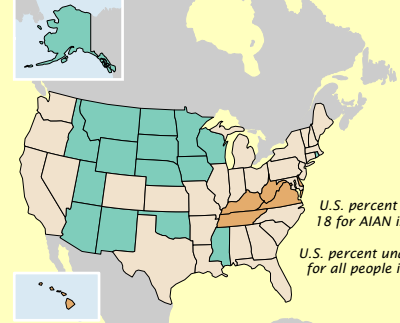

Percent Under Age 18, 2000

One Race: American Indian and Alaska Native

Percent of people indicating exactly one race, AIAN, who are under age 18 by state

33.9 to 44.6
25.7 to 33.8
20.2 to 25.6

U.S. percent under 18 for AIAN is 33.9
U.S. percent under 18 for all people is 25.7

This map is one of a series of 14 "Percent Under Age 18" maps with comparable categories for counties. Only the category break at the U.S. percent for the specific group mapped differs among maps in the series.

Percent of people indicating exactly one race, American Indian and Alaska Native (AIAN), who are under age 18 by county

High proportion of AIAN are young	50.0 to 100.0
	40.0 to 49.9
U.S. percent under 18 for AIAN is 33.9	33.9 to 39.9
U.S. percent under 18 for all people is 25.7	25.7 to 33.8
	20.0 to 25.6
Low proportion of AIAN are young	0.0 to 19.9
Fewer than 100 people in county indicating one race, AIAN	