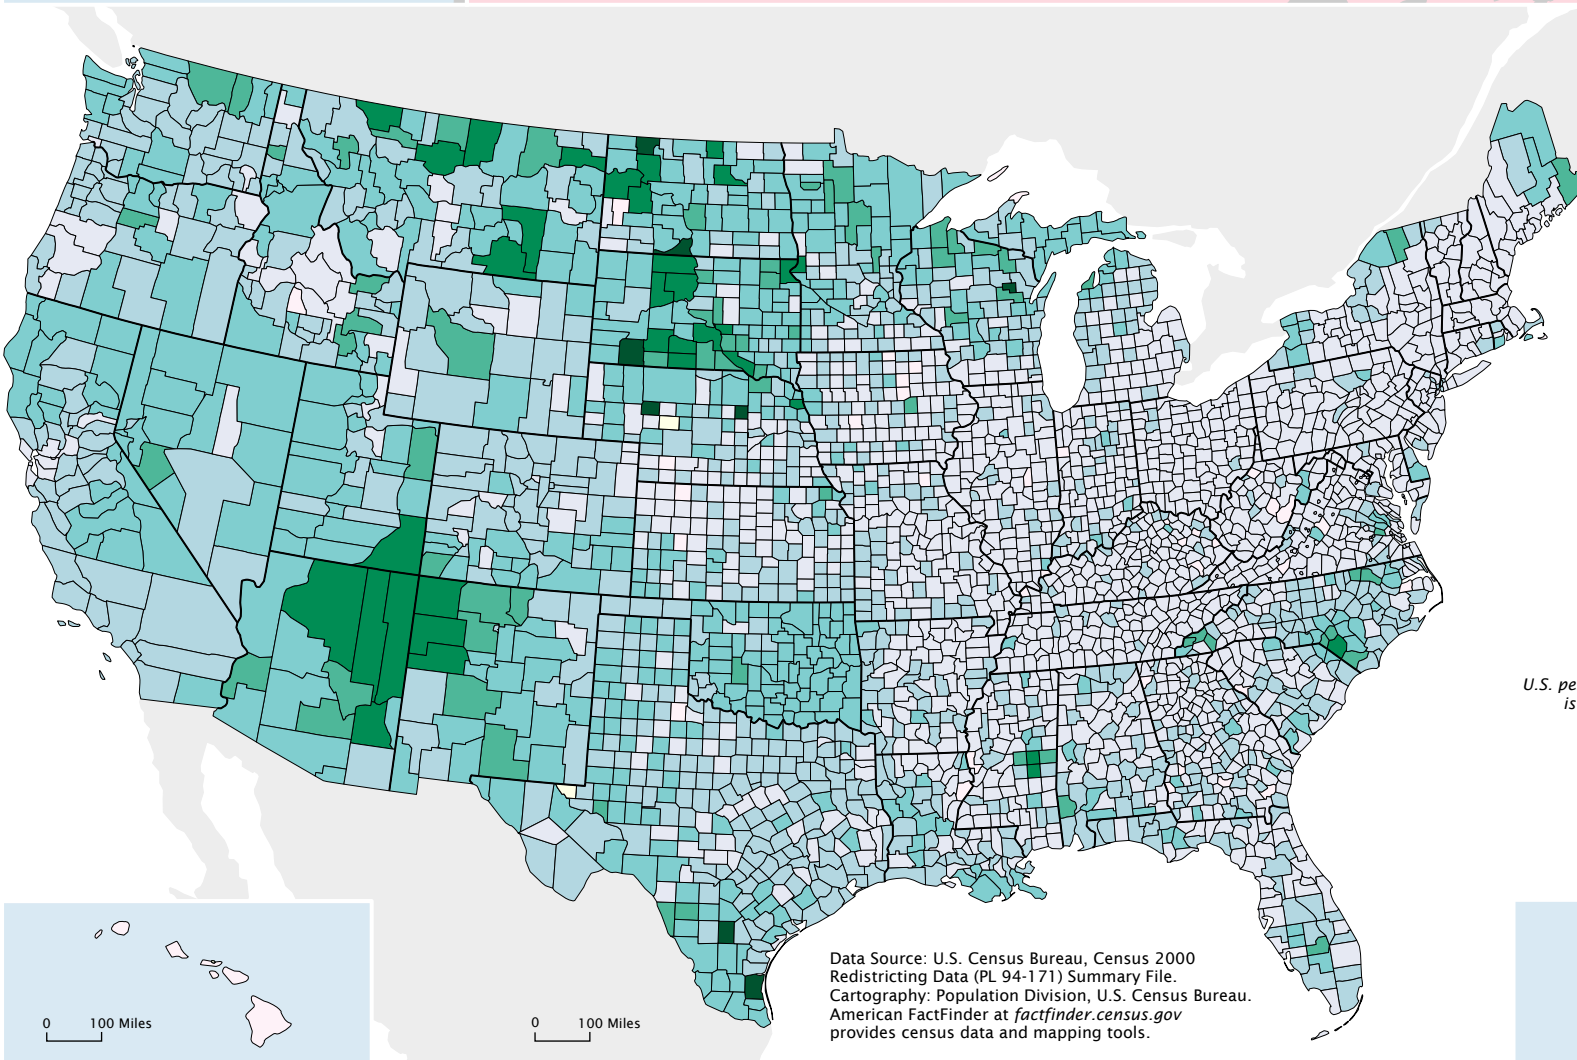

Percent of American Indian and Alaska Native Population Indicating One Race, 2000

People indicating one race, AIAN, as a percent of those indicating one or more races including AIAN by state

This map is one of a series of six "Percent Indicating One Race" maps with comparable categories for counties. Breaks defining the highest categories differ among maps for groups with the highest U.S. percents.

People indicating one race, American Indian and Alaska Native (AIAN), as a percent of those indicating one or more races including AIAN by county

Data Source: U.S. Census Bureau, Census 2000 Redistricting Data (PL 94-171) Summary File.
 Cartography: Population Division, U.S. Census Bureau.
 American Factfinder at factfinder.census.gov provides census data and mapping tools.