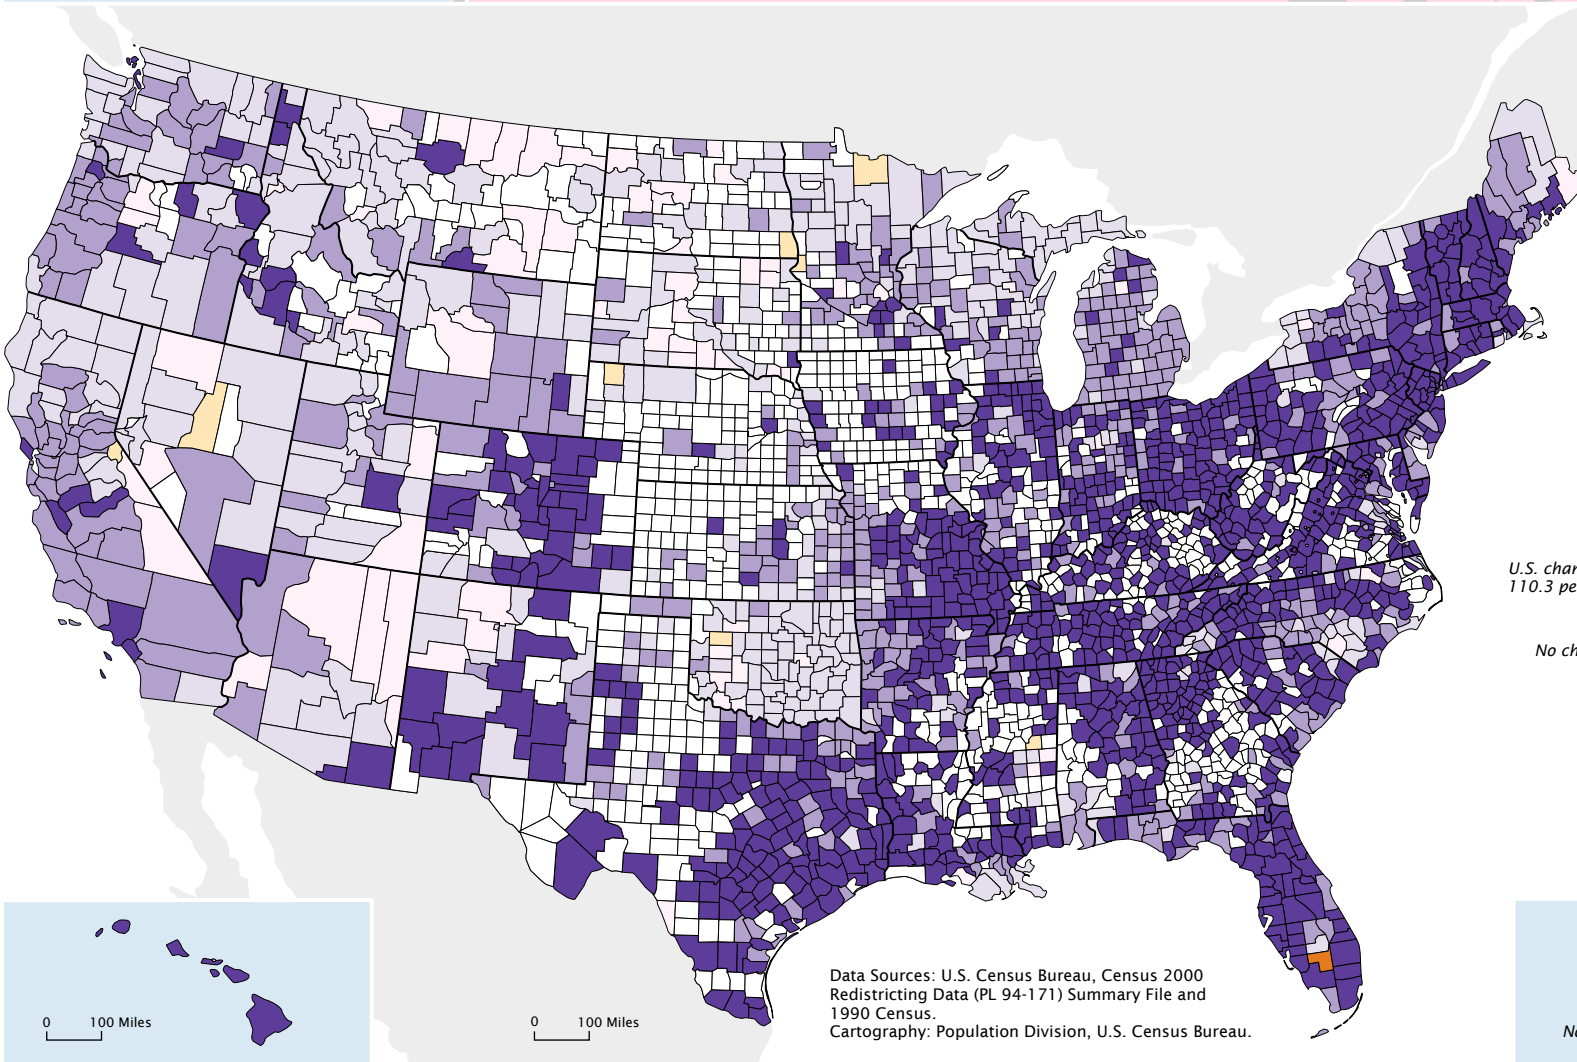

Percent Change, 1990 to 2000 One or More Races Including American Indian and Alaska Native

Percent change 1990 to 2000 by county: People indicating American Indian and Alaska Native (AIAN) in 1990 and people indicating one or more races including AIAN in 2000

Data Sources: U.S. Census Bureau, Census 2000 Redistricting Data (PL 94-171) Summary File and 1990 Census.
Cartography: Population Division, U.S. Census Bureau.

No race data for Puerto Rico in 1990