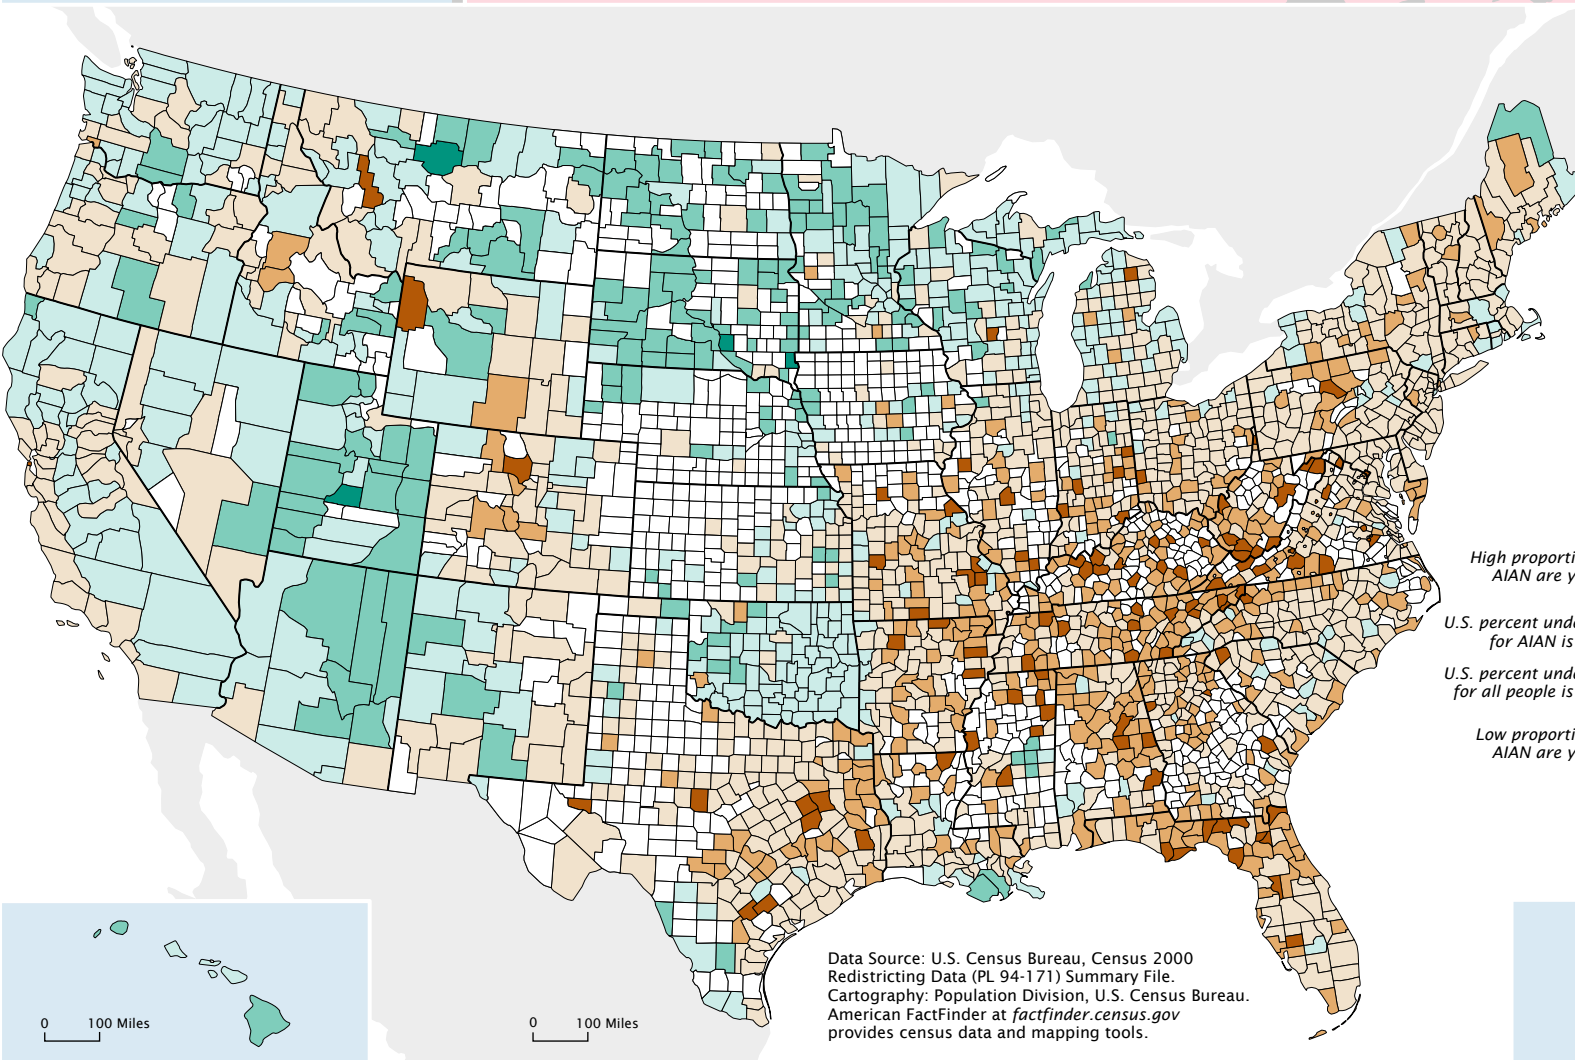

# Percent Under Age 18, 2000

## One or More Races Including American Indian and Alaska Native

Percent of people indicating one or more races including AIAN who are under age 18 by state

33.6 to 45.1
25.7 to 33.5
19.2 to 25.6

This map is one of a series of 14 "Percent Under Age 18" maps with comparable categories for counties. Only the category break at the U.S. percent for the specific group mapped differs among maps in the series.

Percent of people indicating one or more races including American Indian and Alaska Native (AIAN) who are under age 18 by county

High proportion of AIAN are young	50.0 to 100.0
	40.0 to 49.9
U.S. percent under 18 for AIAN is 33.6	33.6 to 39.9
U.S. percent under 18 for all people is 25.7	25.7 to 33.5
	20.0 to 25.6
Low proportion of AIAN are young	0.0 to 19.9
	Fewer than 100 people in county indicating one or more races including AIAN

Data Source: U.S. Census Bureau, Census 2000 Redistricting Data (PL 94-171) Summary File.  
Cartography: Population Division, U.S. Census Bureau.  
American Factfinder at [factfinder.census.gov](http://factfinder.census.gov) provides census data and mapping tools.