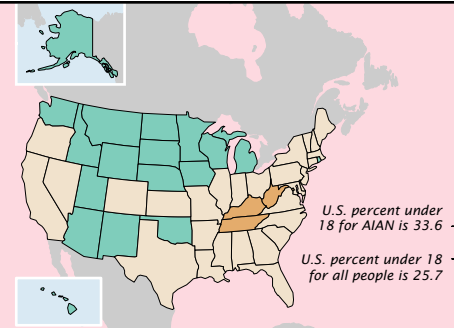

# Percent Under Age 18, 2000

## One or More Races Including American Indian and Alaska Native

Percent of people indicating one or more races including AIAN who are under age 18 by state

33.6 to 45.1
25.7 to 33.5
19.2 to 25.6

This map is one of a series of 14 "Percent Under Age 18" maps with comparable categories for counties. Only the category break at the U.S. percent for the specific group mapped differs among maps in the series.

Percent of people indicating one or more races including American Indian and Alaska Native (AIAN) who are under age 18 by county

High proportion of AIAN are young	50.0 to 100.0
	40.0 to 49.9
U.S. percent under 18 for AIAN is 33.6	33.6 to 39.9
U.S. percent under 18 for all people is 25.7	25.7 to 33.5
	20.0 to 25.6
Low proportion of AIAN are young	0.0 to 19.9
	Fewer than 100 people in county indicating one or more races including AIAN