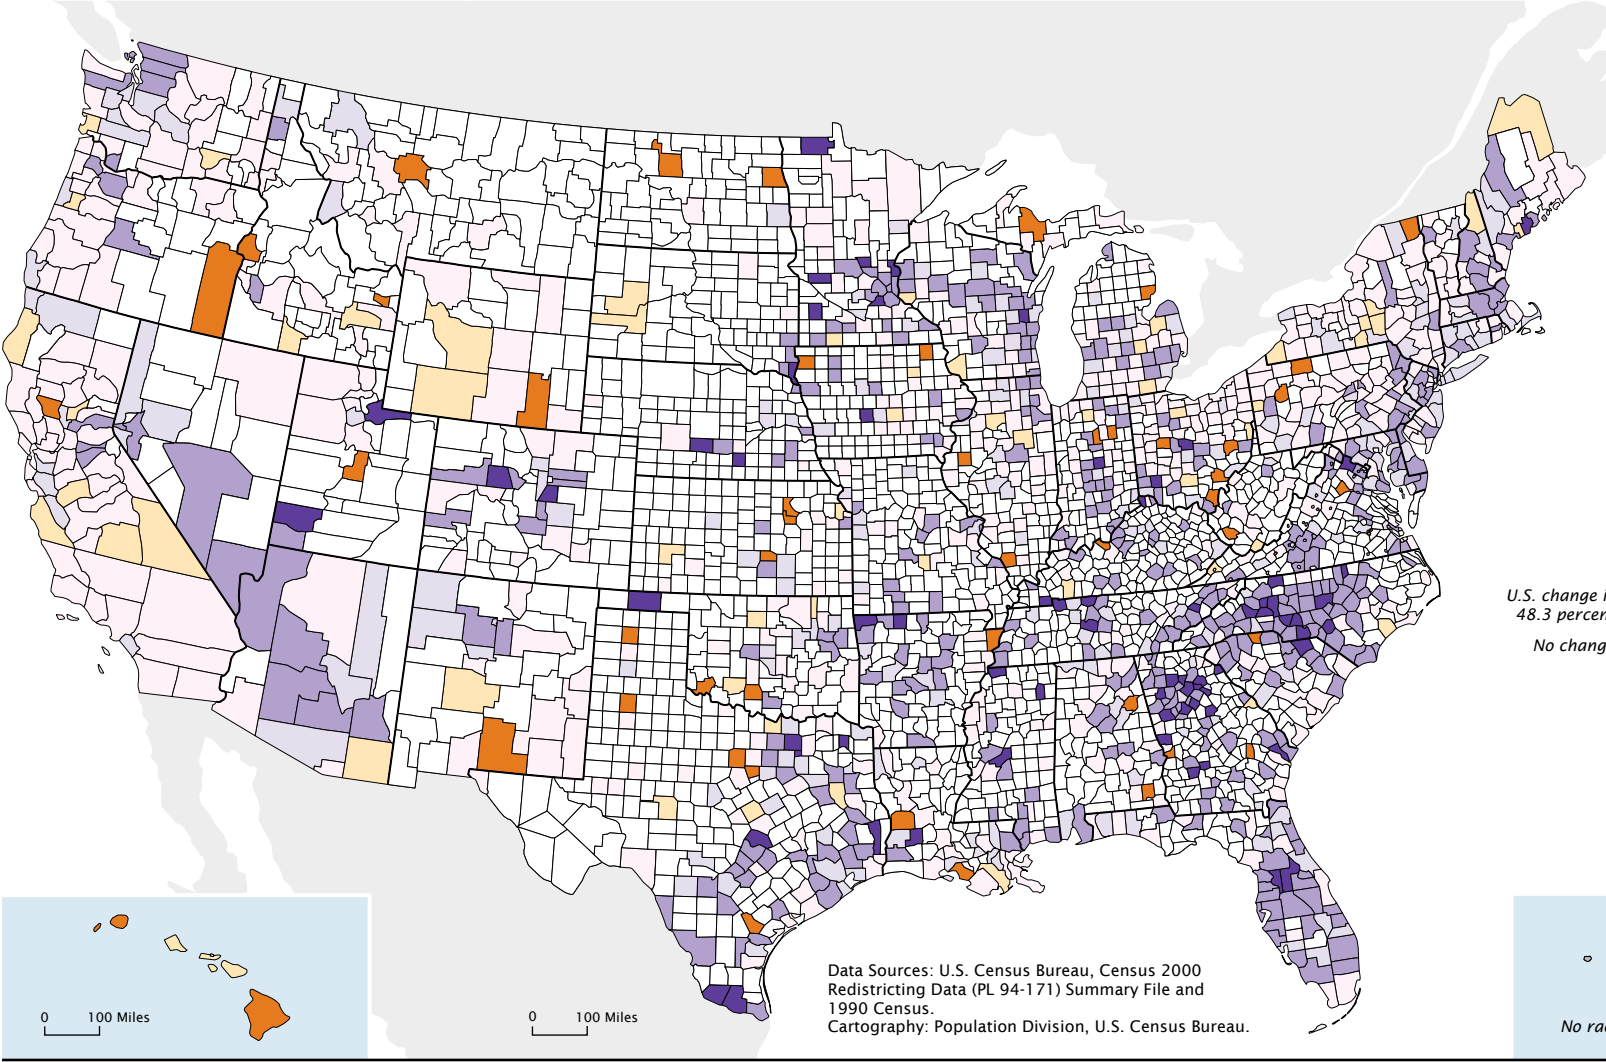

Percent Change, 1990 to 2000

One Race: Asian

Percent change 1990 to 2000 by county: People indicating Asian in 1990 and people indicating one race, Asian, in 2000

Data Sources: U.S. Census Bureau, Census 2000 Redistricting Data (PL 94-171) Summary File and 1990 Census.
Cartography: Population Division, U.S. Census Bureau.

No race data for Puerto Rico in 1990