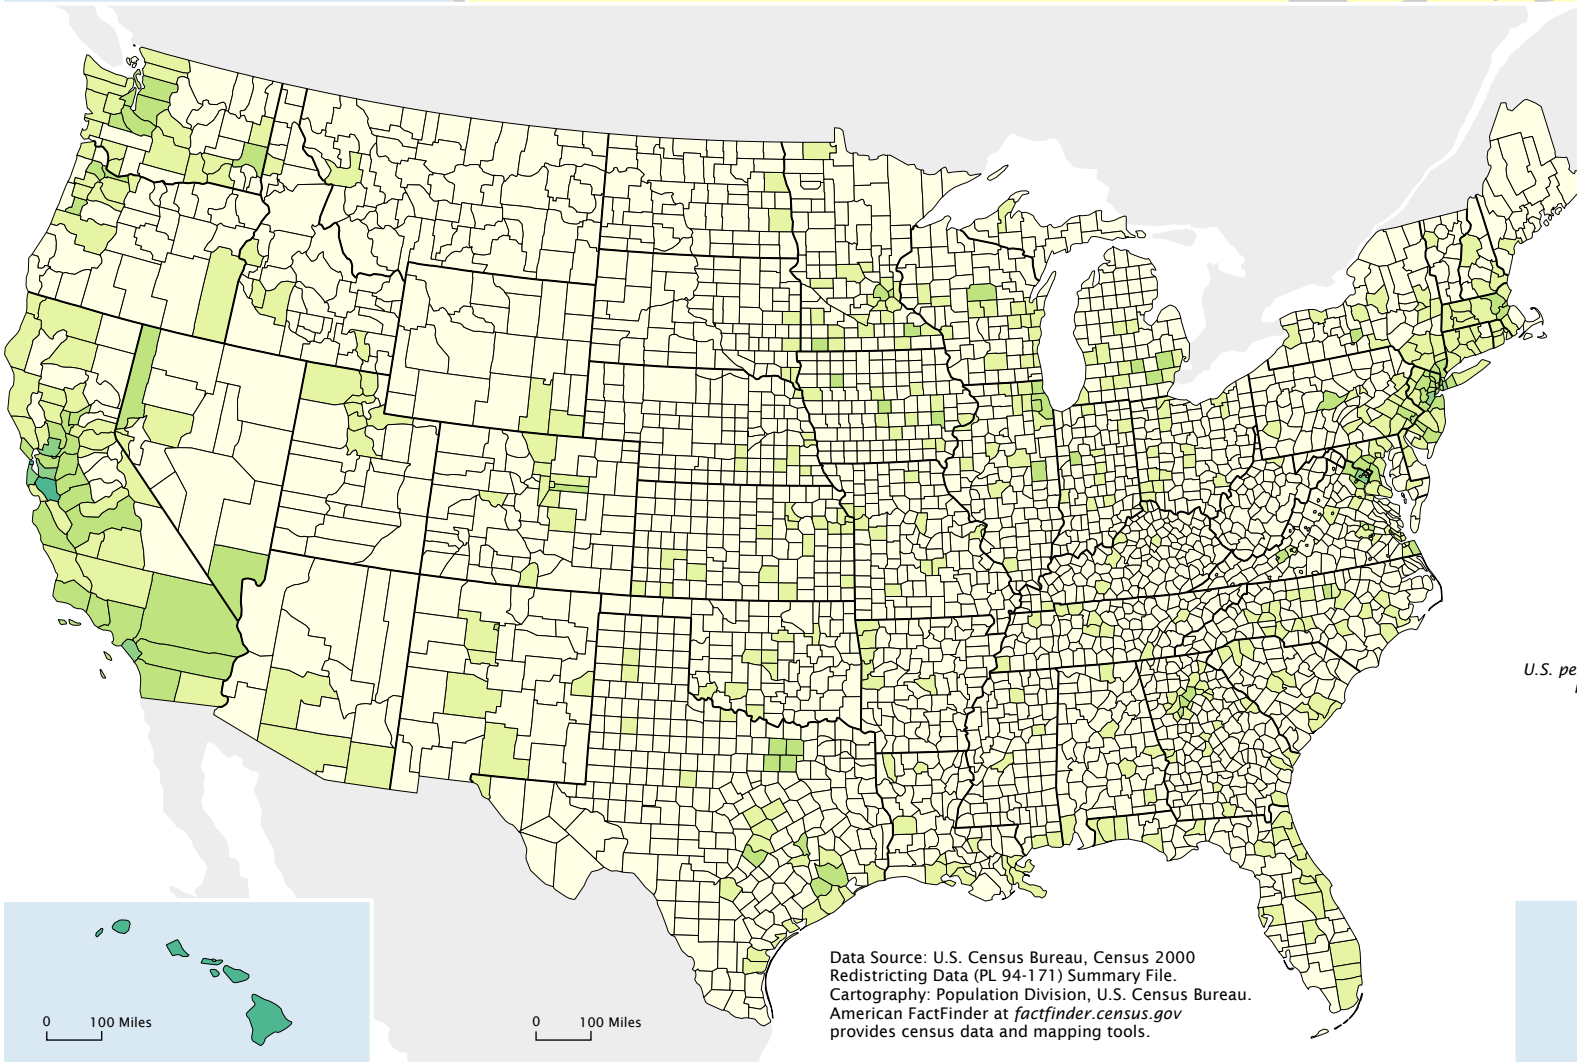

# Percent of Population, 2000

## One Race: Asian

People indicating exactly one race, Asian, as a percent of total population by state

This map is one of a series of 14 "Percent of Population" maps with comparable categories for counties. Breaks defining map categories differ by small amounts among maps in the series to include the U.S. percent for the specific group mapped.

People indicating exactly one race, Asian, as a percent of total population by county

Data Source: U.S. Census Bureau, Census 2000 Redistricting Data (PL 94-171) Summary File.  
Cartography: Population Division, U.S. Census Bureau.  
American Factfinder at [factfinder.census.gov](http://factfinder.census.gov) provides census data and mapping tools.