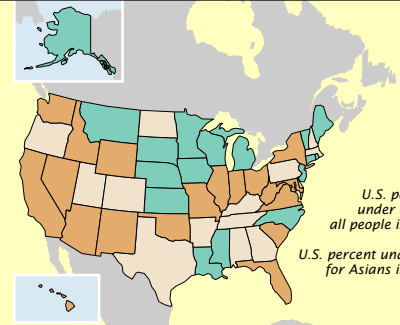

Percent Under Age 18, 2000

One Race: Asian

Percent of people indicating exactly one race, Asian, who are under age 18 by state

U.S. percent under 18 for all people is 25.7	25.7 to 40.0
U.S. percent under 18 for Asians is 24.1	24.1 to 25.6
	11.5 to 24.0

This map is one of a series of 14 "Percent Under Age 18" maps with comparable categories for counties. Only the category break at the U.S. percent for the specific group mapped differs among maps in the series.

Percent of people indicating exactly one race, Asian, who are under age 18 by county

High proportion of Asians are young	50.0 to 100.0
	40.0 to 49.9
U.S. percent under 18 for all people is 25.7	25.7 to 39.9
U.S. percent under 18 for Asians is 24.1	24.1 to 25.6
	20.0 to 24.0
Low proportion of Asians are young	0.0 to 19.9
	Fewer than 100 people in county indicating one race, Asian