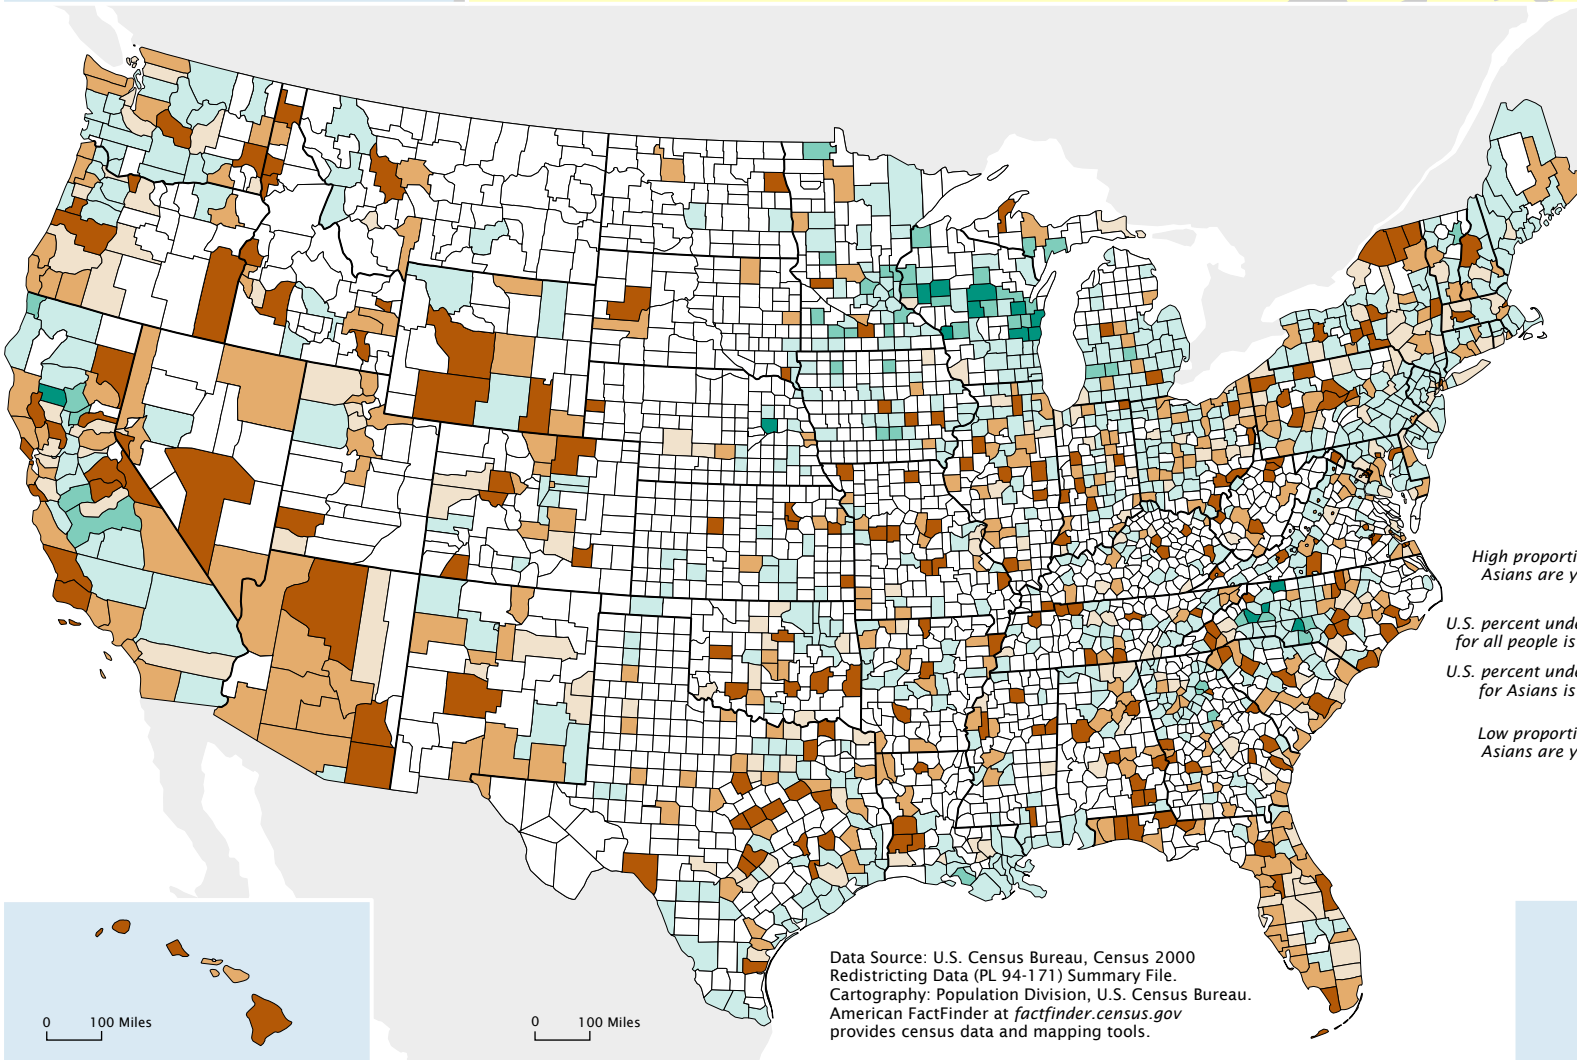

Percent Under Age 18, 2000

One Race: Asian

Percent of people indicating exactly one race, Asian, who are under age 18 by state

U.S. percent under 18 for all people is 25.7	25.7 to 40.0
U.S. percent under 18 for Asians is 24.1	24.1 to 25.6
	11.5 to 24.0

This map is one of a series of 14 "Percent Under Age 18" maps with comparable categories for counties. Only the category break at the U.S. percent for the specific group mapped differs among maps in the series.

Percent of people indicating exactly one race, Asian, who are under age 18 by county

High proportion of Asians are young	50.0 to 100.0
	40.0 to 49.9
U.S. percent under 18 for all people is 25.7	25.7 to 39.9
U.S. percent under 18 for Asians is 24.1	24.1 to 25.6
	20.0 to 24.0
Low proportion of Asians are young	0.0 to 19.9
	Fewer than 100 people in county indicating one race, Asian

Data Source: U.S. Census Bureau, Census 2000 Redistricting Data (PL 94-171) Summary File.
 Cartography: Population Division, U.S. Census Bureau.
 American Factfinder at factfinder.census.gov provides census data and mapping tools.