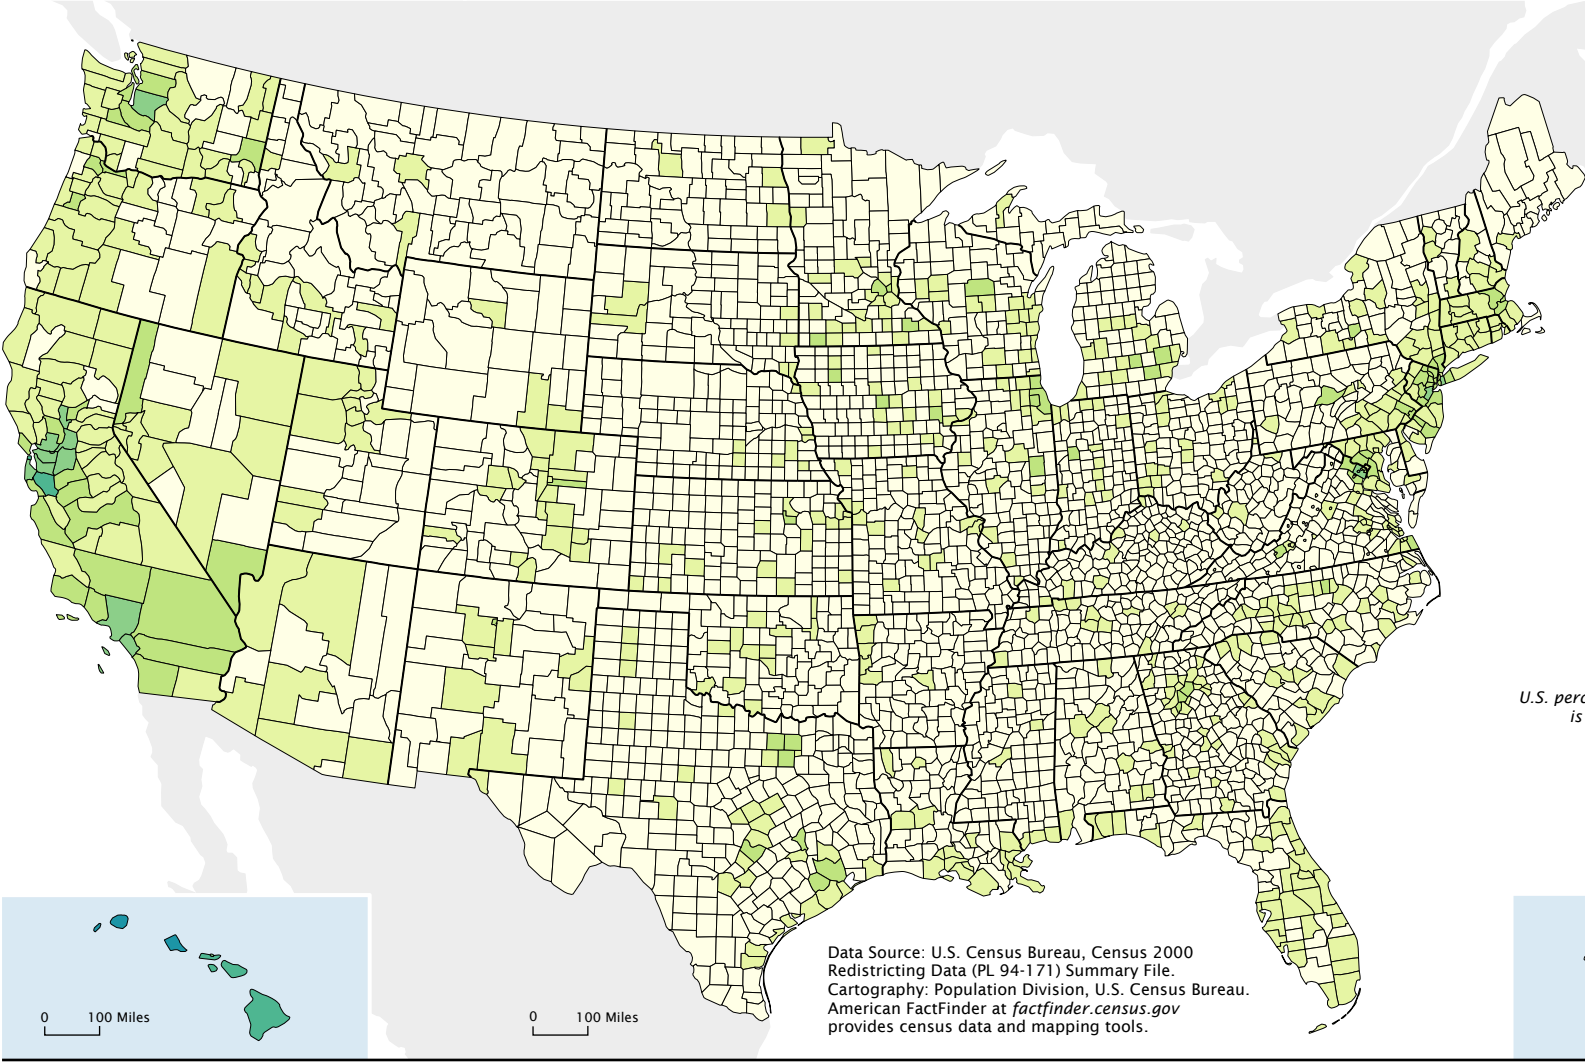

# Percent of Population, 2000 One or More Races Including Asian

People indicating one or more races including Asian as a percent of total population by state

This map is one of a series of 14 "Percent of Population" maps with comparable categories for counties. Breaks defining map categories differ by small amounts among maps in the series to include the U.S. percent for the specific group mapped.

People indicating one or more races including Asian as a percent of total population by county

Data Source: U.S. Census Bureau, Census 2000 Redistricting Data (PL 94-171) Summary File.  
Cartography: Population Division, U.S. Census Bureau.  
American Factfinder at [factfinder.census.gov](http://factfinder.census.gov) provides census data and mapping tools.