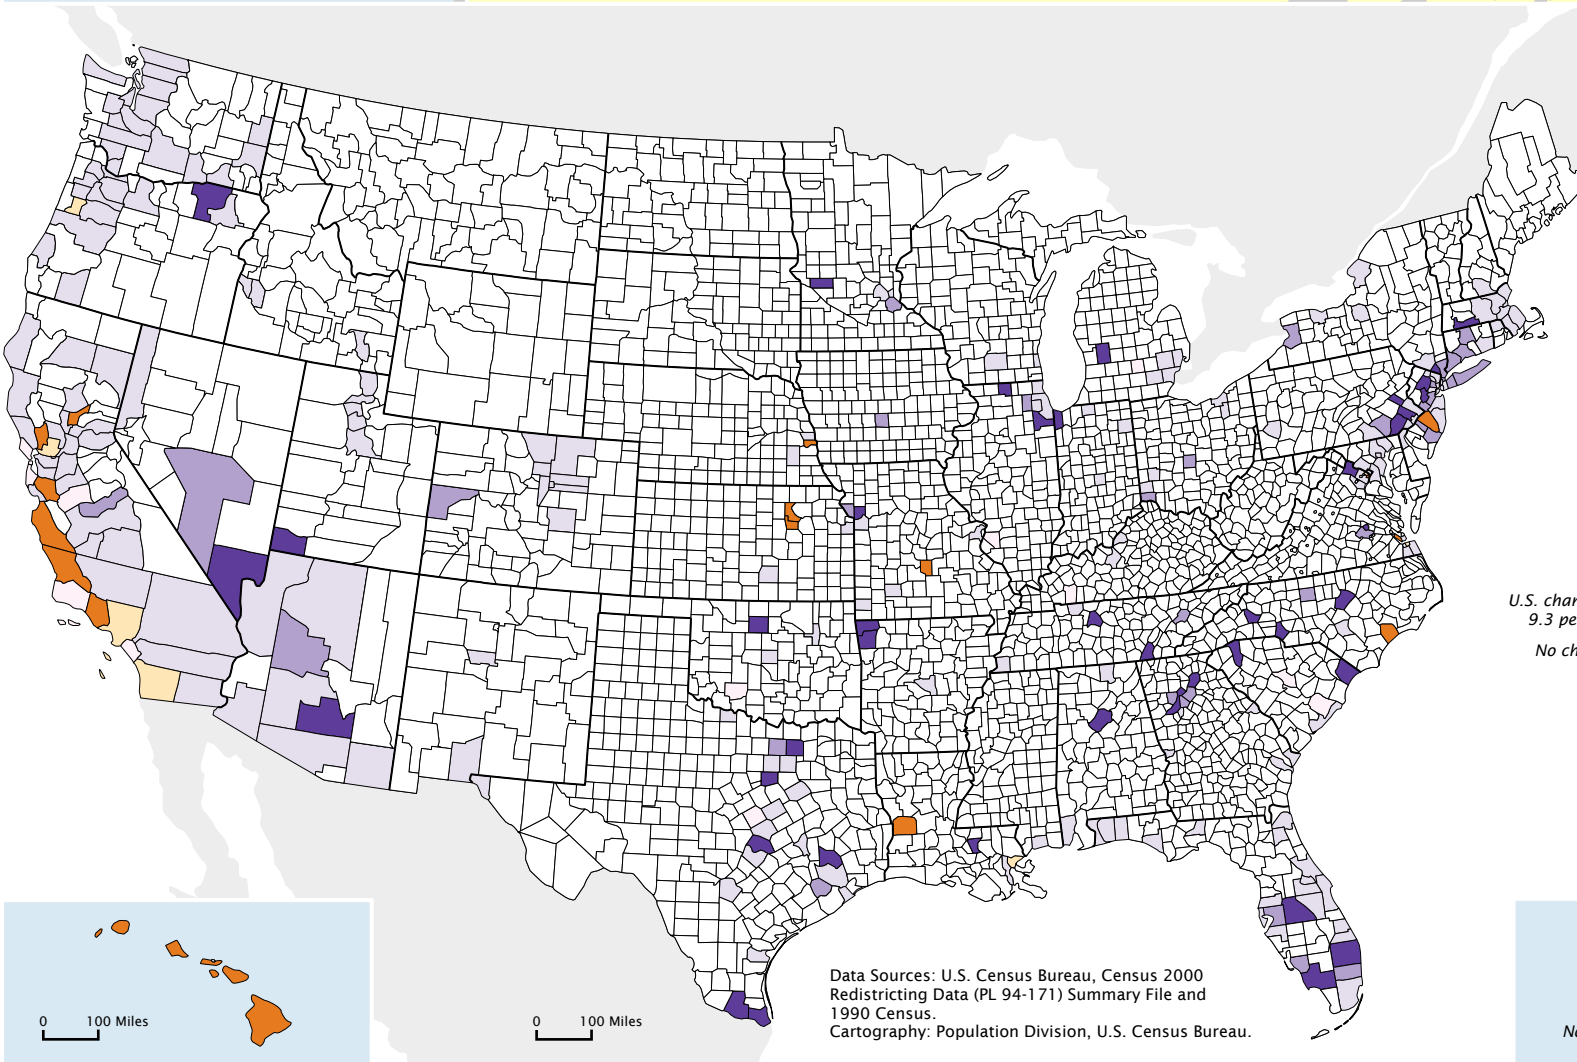

## Percent Change, 1990 to 2000

### One Race: Native Hawaiian and Other Pacific Islander

Percent change  
by state

Percent change  
1990 to 2000  
by county:  
People indicating  
Native Hawaiian  
and Other Pacific  
Islander (NHOPI)  
in 1990 and  
people indicating  
one race, NHOPI,  
in 2000

Data Sources: U.S. Census Bureau, Census 2000 Redistricting Data (PL 94-171) Summary File and 1990 Census.  
Cartography: Population Division, U.S. Census Bureau.

No race data for Puerto Rico in 1990