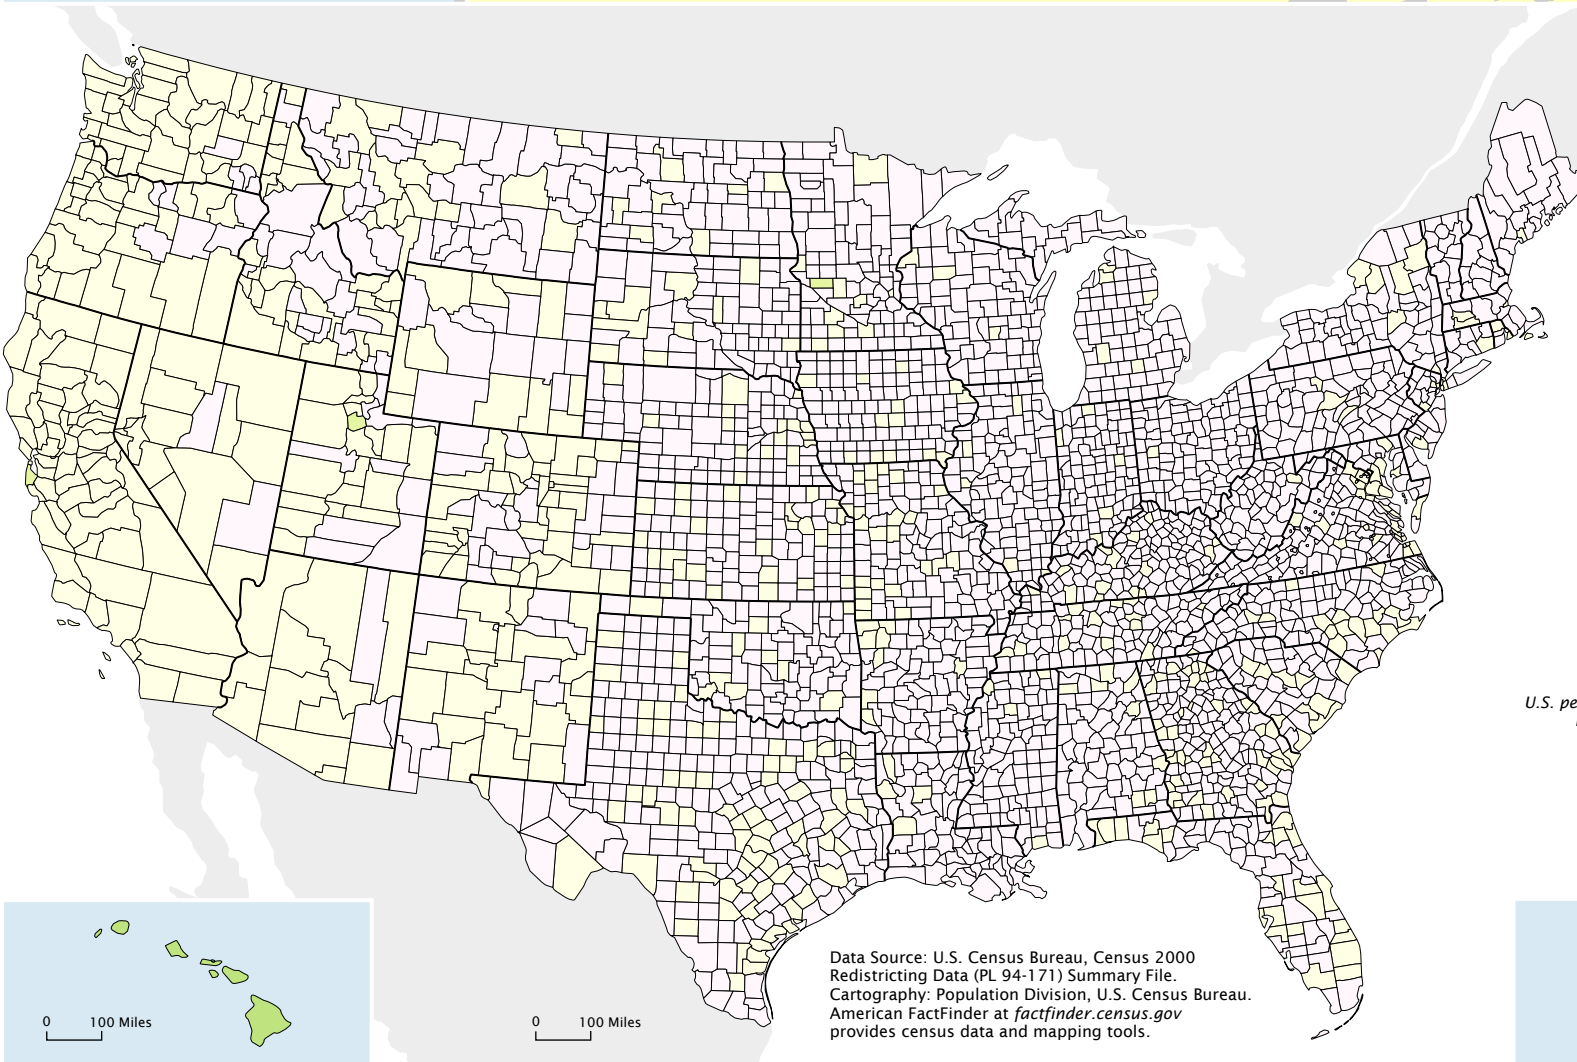

## Percent of Population, 2000

### One Race: Native Hawaiian and Other Pacific Islander

People indicating exactly one race, NHOPI, as a percent of total population by state

This map is one of a series of 14 "Percent of Population" maps with comparable categories for counties. Breaks defining map categories differ by small amounts among maps in the series to include the U.S. percent for the specific group mapped.

People indicating exactly one race, Native Hawaiian and Other Pacific Islander (NHOPI), as a percent of total population by county

Data Source: U.S. Census Bureau, Census 2000 Redistricting Data (PL 94-171) Summary File.  
Cartography: Population Division, U.S. Census Bureau.  
American Factfinder at [factfinder.census.gov](http://factfinder.census.gov) provides census data and mapping tools.