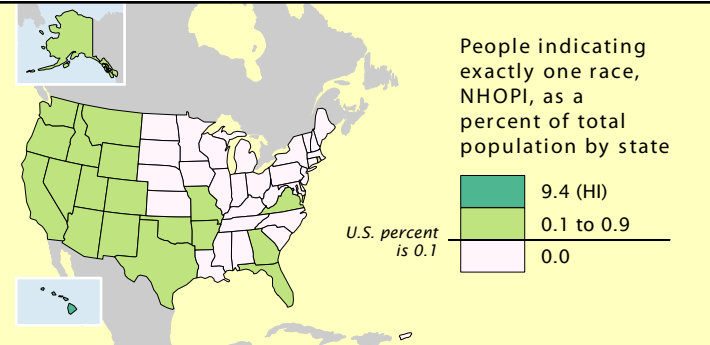

## Percent of Population, 2000

### One Race: Native Hawaiian and Other Pacific Islander

People indicating exactly one race, NHOPI, as a percent of total population by state

This map is one of a series of 14 "Percent of Population" maps with comparable categories for counties. Breaks defining map categories differ by small amounts among maps in the series to include the U.S. percent for the specific group mapped.

People indicating exactly one race, Native Hawaiian and Other Pacific Islander (NHOPI), as a percent of total population by county

Data Source: U.S. Census Bureau, Census 2000 Redistricting Data (PL 94-171) Summary File.  
Cartography: Population Division, U.S. Census Bureau.  
American Factfinder at [factfinder.census.gov](http://factfinder.census.gov) provides census data and mapping tools.