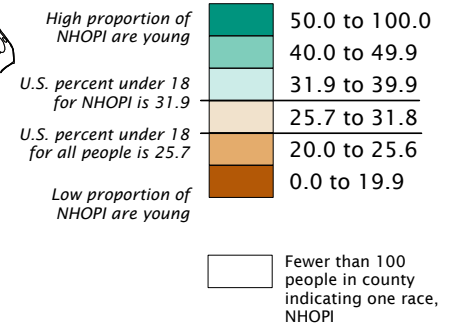

## Percent Under Age 18, 2000

### One Race: Native Hawaiian and Other Pacific Islander

Percent of people indicating exactly one race, NHOPI, who are under age 18 by state

This map is one of a series of 14 "Percent Under Age 18" maps with comparable categories for counties. Only the category break at the U.S. percent for the specific group mapped differs among maps in the series.

Percent of people indicating exactly one race, Native Hawaiian and Other Pacific Islander (NHOPI), who are under age 18 by county

Data Source: U.S. Census Bureau, Census 2000 Redistricting Data (PL 94-171) Summary File.  
Cartography: Population Division, U.S. Census Bureau.  
American Factfinder at [factfinder.census.gov](http://factfinder.census.gov) provides census data and mapping tools.