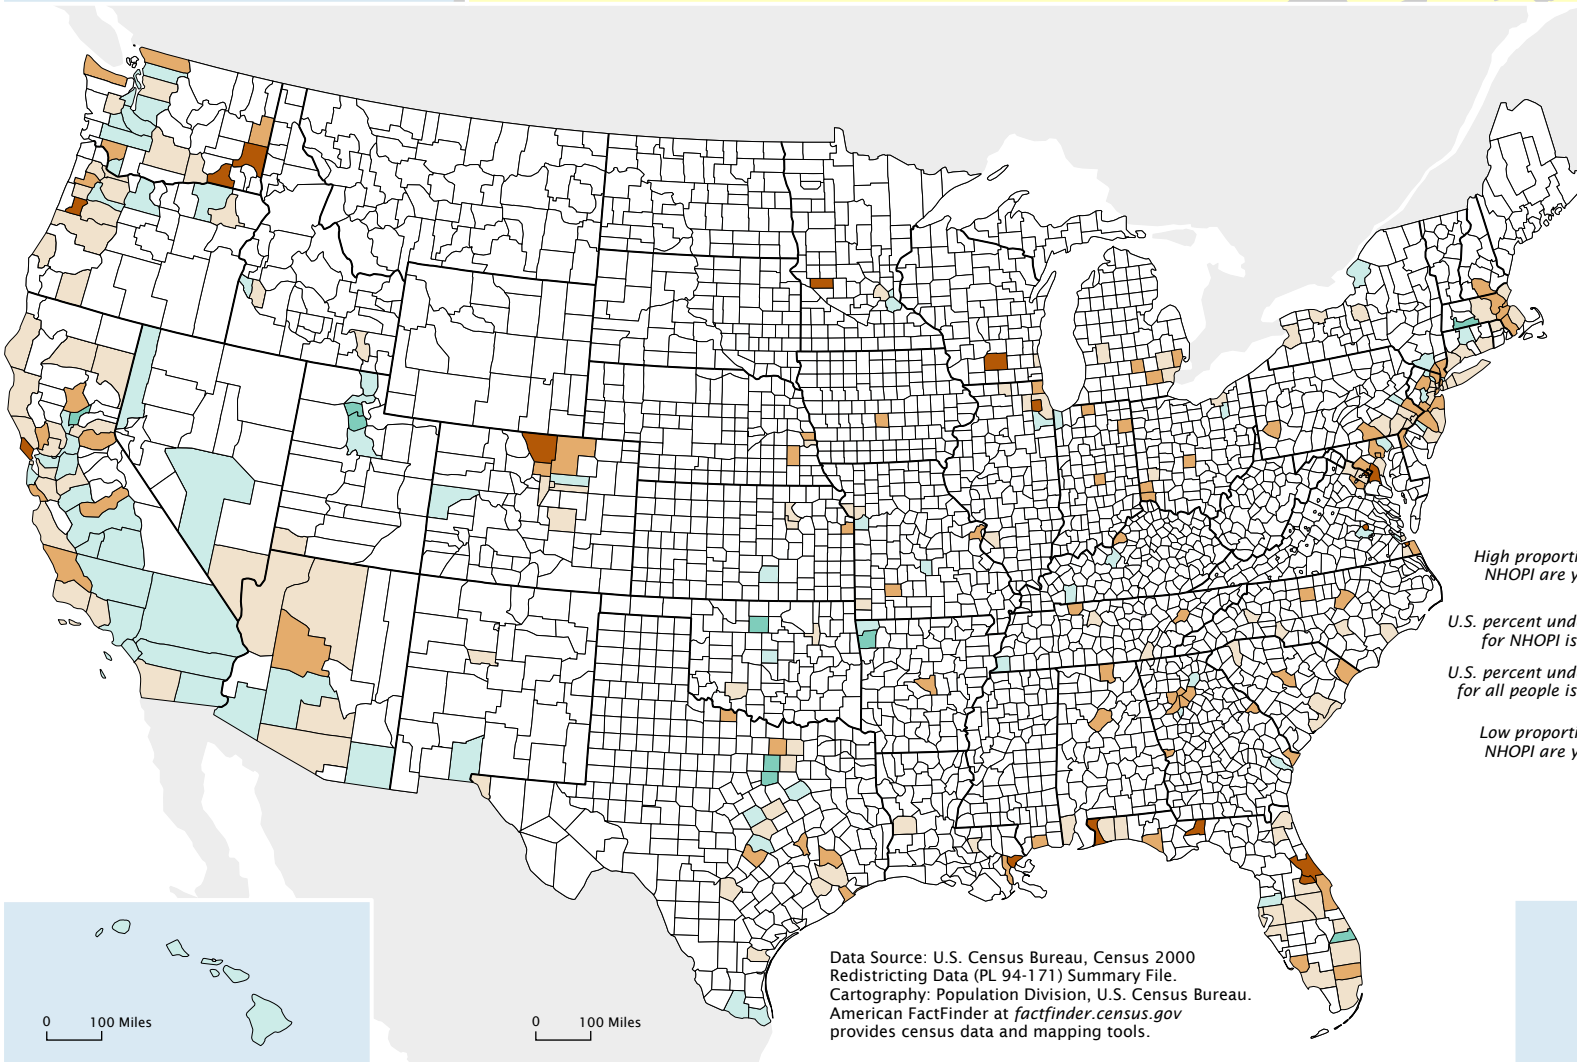

## Percent Under Age 18, 2000

### One Race: Native Hawaiian and Other Pacific Islander

Percent of people indicating exactly one race, NHOPI, who are under age 18 by state

This map is one of a series of 14 "Percent Under Age 18" maps with comparable categories for counties. Only the category break at the U.S. percent for the specific group mapped differs among maps in the series.

Percent of people indicating exactly one race, Native Hawaiian and Other Pacific Islander (NHOPI), who are under age 18 by county

Data Source: U.S. Census Bureau, Census 2000 Redistricting Data (PL 94-171) Summary File.  
Cartography: Population Division, U.S. Census Bureau.  
American Factfinder at [factfinder.census.gov](http://factfinder.census.gov) provides census data and mapping tools.