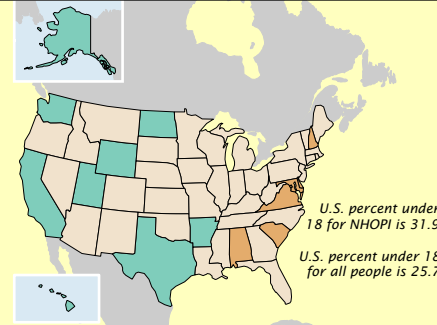

## Percent Under Age 18, 2000

### One Race: Native Hawaiian and Other Pacific Islander

Percent of people indicating exactly one race, NHOPI, who are under age 18 by state

This map is one of a series of 14 "Percent Under Age 18" maps with comparable categories for counties. Only the category break at the U.S. percent for the specific group mapped differs among maps in the series.

Percent of people indicating exactly one race, Native Hawaiian and Other Pacific Islander (NHOPI), who are under age 18 by county

Data Source: U.S. Census Bureau, Census 2000 Redistricting Data (PL 94-171) Summary File.  
Cartography: Population Division, U.S. Census Bureau.  
American Factfinder at [factfinder.census.gov](http://factfinder.census.gov) provides census data and mapping tools.