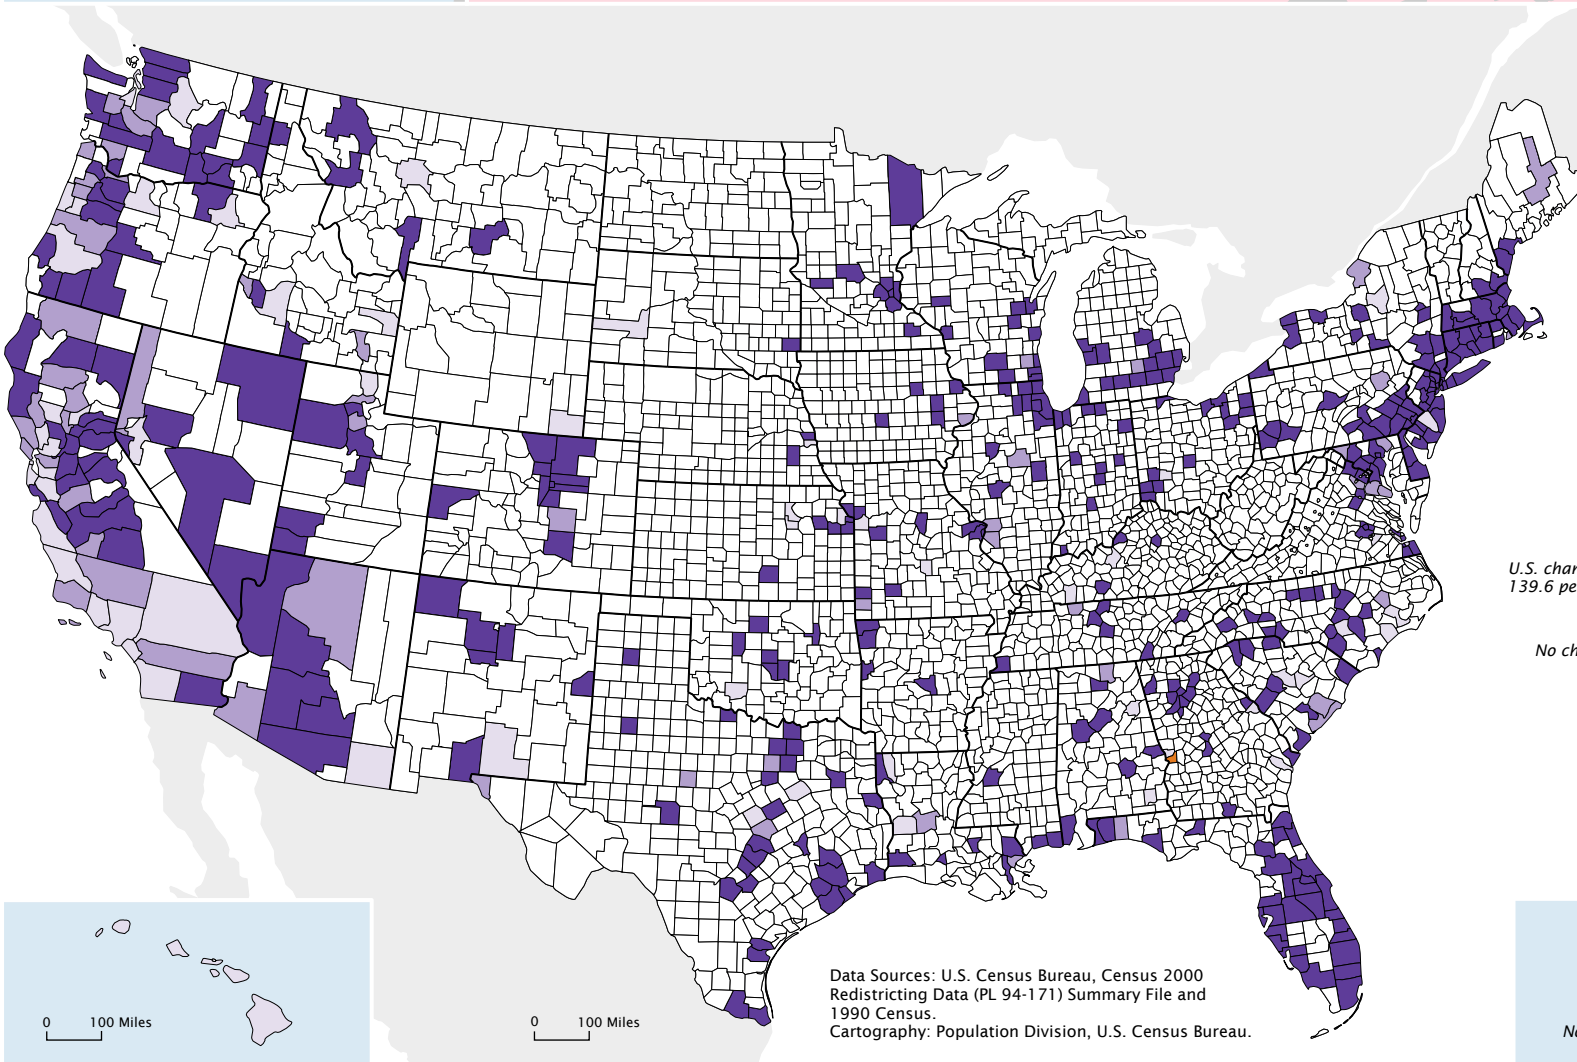

Percent Change, 1990 to 2000 One or More Races Including Native Hawaiian and Other Pacific Islander

Percent change 1990 to 2000 by county:
People indicating Native Hawaiian and Other Pacific Islander (NHOP) in 1990 and people indicating one or more races including NHOP) in 2000

Data Sources: U.S. Census Bureau, Census 2000 Redistricting Data (PL 94-171) Summary File and 1990 Census.
Cartography: Population Division, U.S. Census Bureau.

No race data for Puerto Rico in 1990