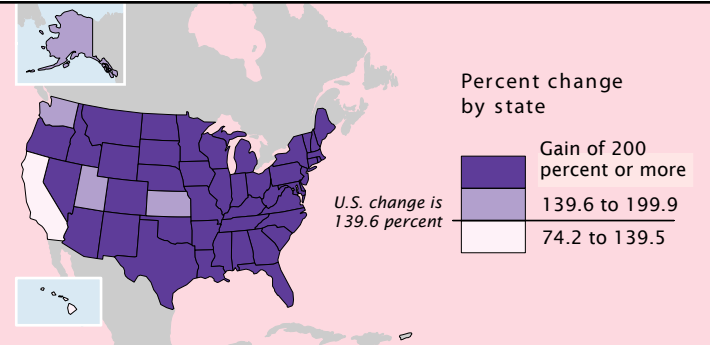

Percent Change, 1990 to 2000 One or More Races Including Native Hawaiian and Other Pacific Islander

Percent change 1990 to 2000 by county:
People indicating Native Hawaiian and Other Pacific Islander (NHOP) in 1990 and people indicating one or more races including NHOP) in 2000

Data Sources: U.S. Census Bureau, Census 2000 Redistricting Data (PL 94-171) Summary File and 1990 Census.
Cartography: Population Division, U.S. Census Bureau.

No race data for Puerto Rico in 1990