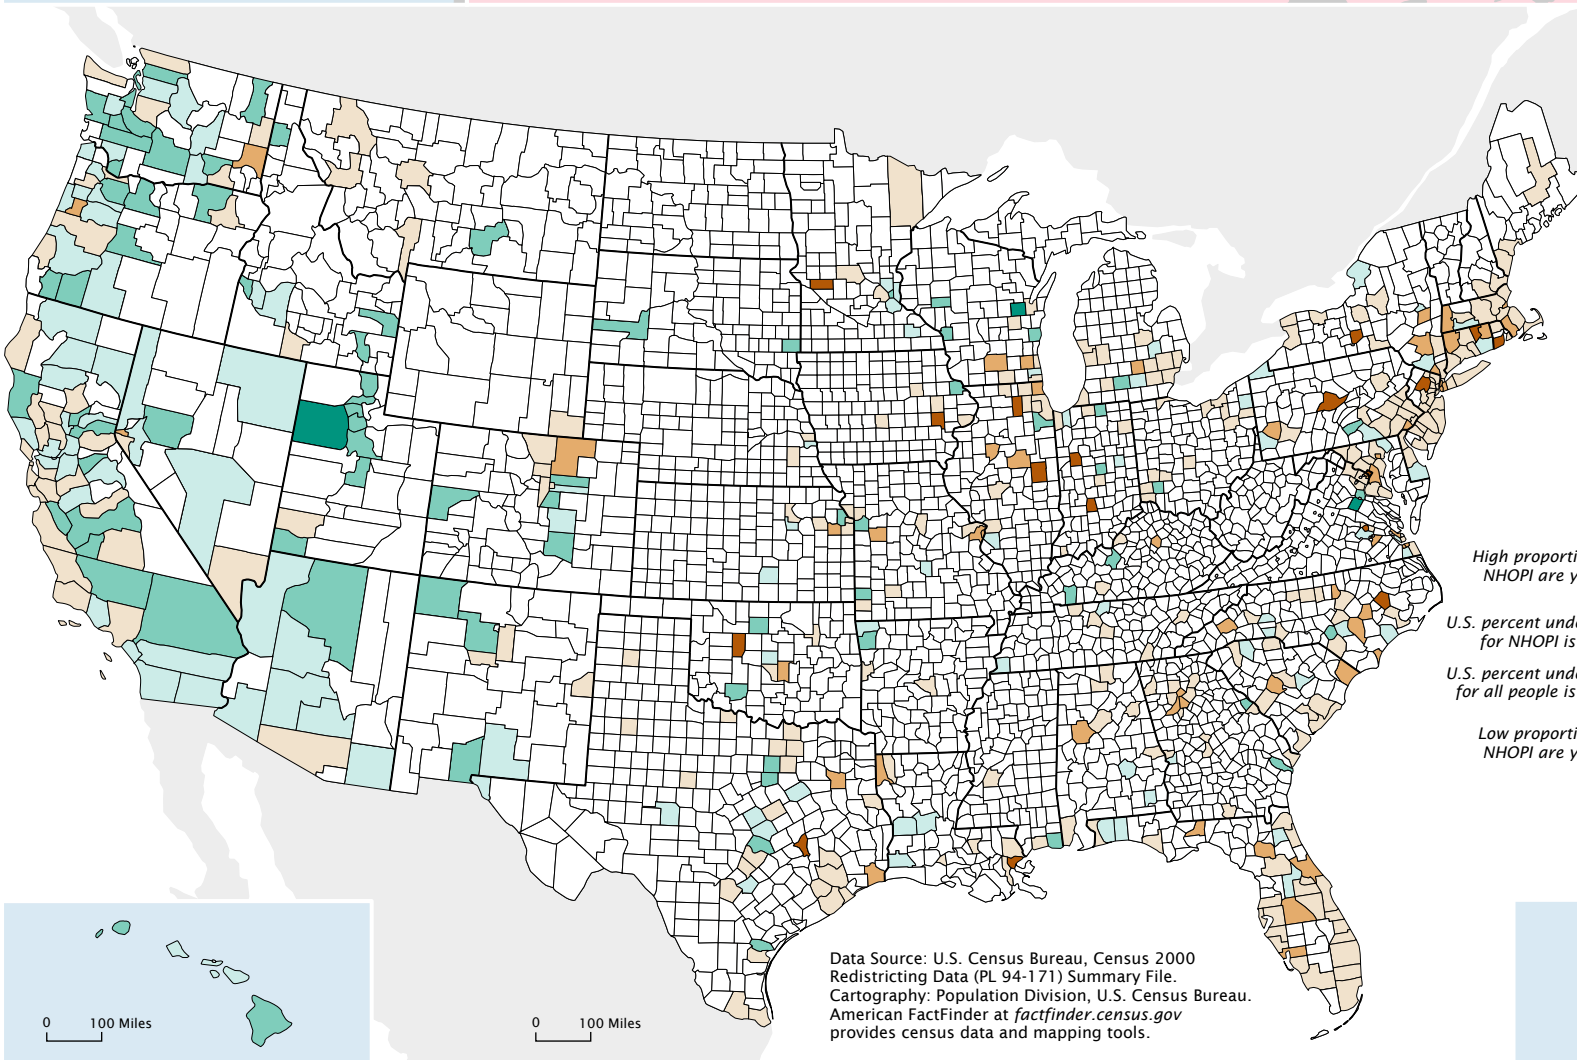

# Percent Under Age 18, 2000

## One or More Races Including Native Hawaiian and Other Pacific Islander

Percent of people indicating one or more races including NHOPI who are under age 18 by state

35.9 to 46.7
25.7 to 35.8
19.4 (DC)

This map is one of a series of 14 "Percent Under Age 18" maps with comparable categories for counties. Only the category break at the U.S. percent for the specific group mapped differs among maps in the series.

Percent of people indicating one or more races including Native Hawaiian and Other Pacific Islander (NHOPI) who are under age 18 by county

High proportion of NHOPI are young	50.0 to 100.0
	40.0 to 49.9
U.S. percent under 18 for NHOPI is 35.9	35.9 to 39.9
U.S. percent under 18 for all people is 25.7	25.7 to 35.8
	20.0 to 25.6
Low proportion of NHOPI are young	0.0 to 19.9
	Fewer than 100 people in county indicating one or more races including NHOPI