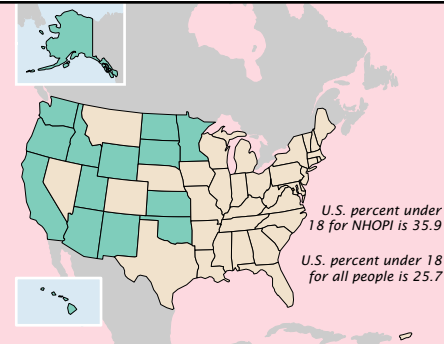

# Percent Under Age 18, 2000

## One or More Races Including Native Hawaiian and Other Pacific Islander

Percent of people indicating one or more races including NHOPI who are under age 18 by state

35.9 to 46.7
25.7 to 35.8
19.4 (DC)

This map is one of a series of 14 "Percent Under Age 18" maps with comparable categories for counties. Only the category break at the U.S. percent for the specific group mapped differs among maps in the series.