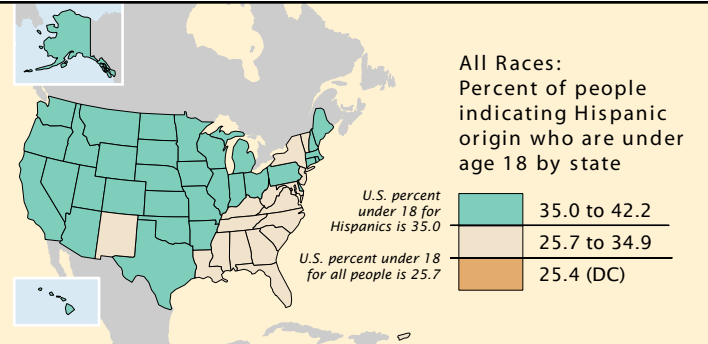

# Percent Under Age 18, 2000 Hispanic or Latino Origin All Races

This map is one of a series of 14 "Percent Under Age 18" maps with comparable categories for counties. Only the category break at the U.S. percent for the specific group mapped differs among maps in the series.

## All races: Percent of people indicating Hispanic or Latino origin who are under age 18 by county

Data Source: U.S. Census Bureau, Census 2000 Redistricting Data (PL 94-171) Summary File.  
Cartography: Population Division, U.S. Census Bureau.  
American Factfinder at [factfinder.census.gov](http://factfinder.census.gov) provides census data and mapping tools.