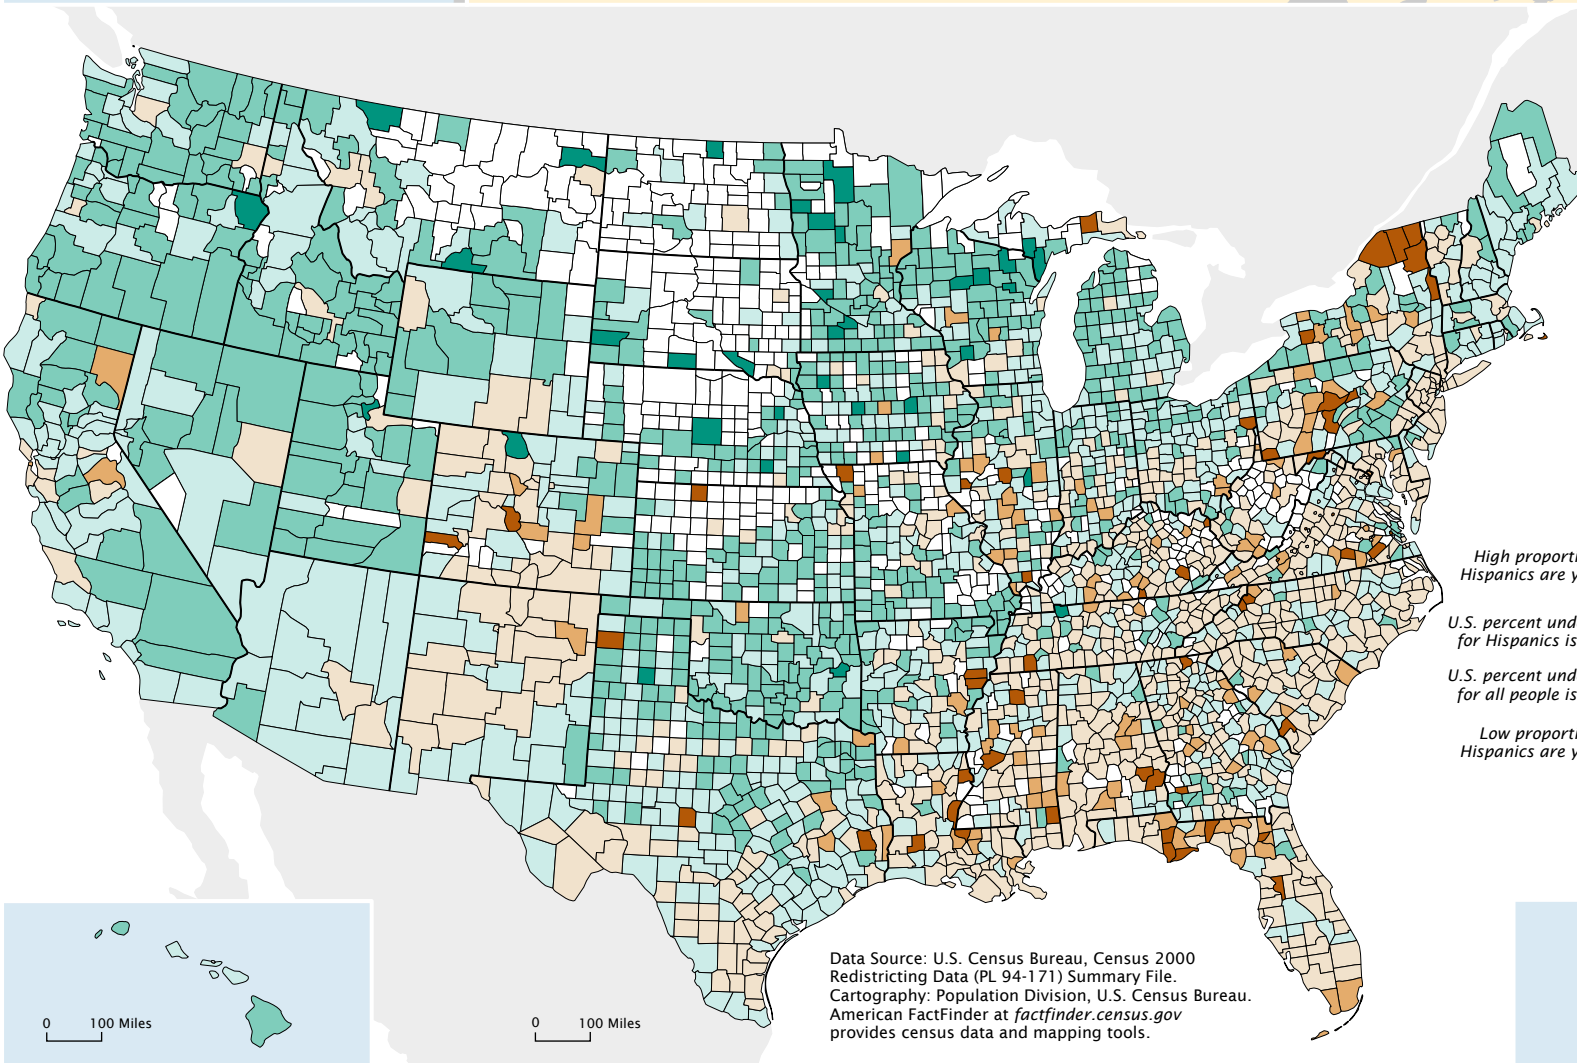

# Percent Under Age 18, 2000 Hispanic or Latino Origin All Races

This map is one of a series of 14 "Percent Under Age 18" maps with comparable categories for counties. Only the category break at the U.S. percent for the specific group mapped differs among maps in the series.

## All races: Percent of people indicating Hispanic or Latino origin who are under age 18 by county

Data Source: U.S. Census Bureau, Census 2000 Redistricting Data (PL 94-171) Summary File.  
Cartography: Population Division, U.S. Census Bureau.  
American Factfinder at [factfinder.census.gov](http://factfinder.census.gov) provides census data and mapping tools.