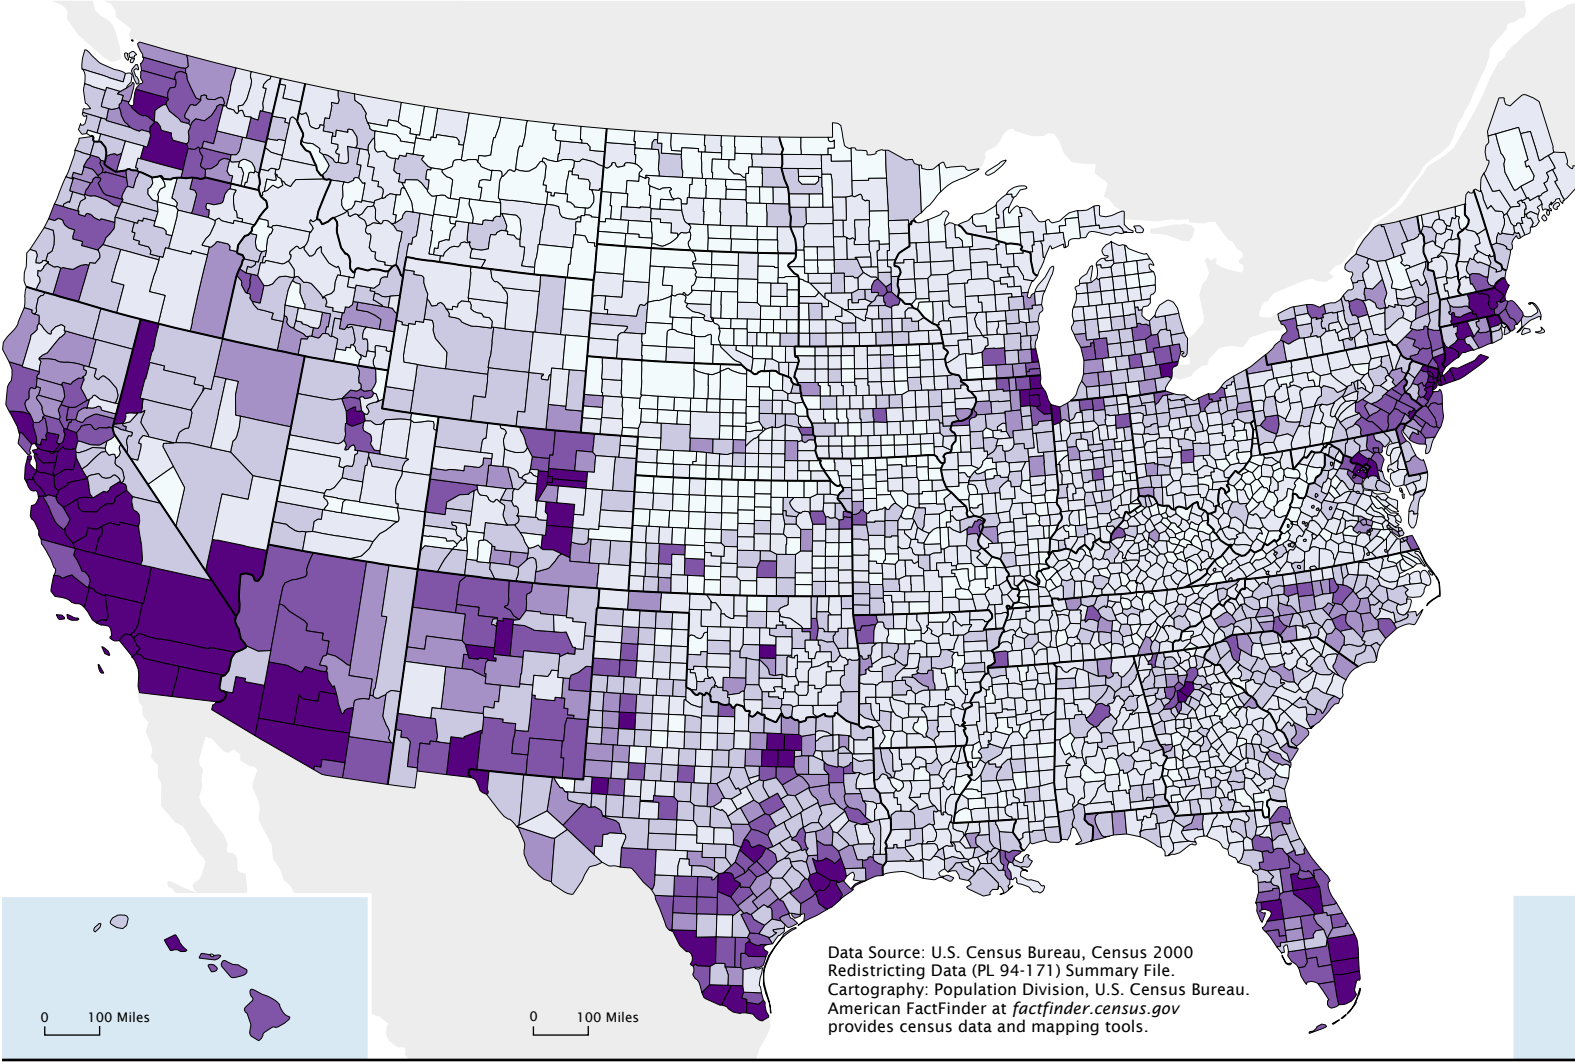

Number of People, 2000 Hispanic or Latino Origin All Races

All races:
Number of people
indicating Hispanic
or Latino origin
by state

All races:
Number of people
indicating Hispanic
or Latino origin
by county

0 100 Miles

Data Source: U.S. Census Bureau, Census 2000
Redistricting Data (PL 94-171) Summary File.
Cartography: Population Division, U.S. Census Bureau.
American Factfinder at factfinder.census.gov
provides census data and mapping tools.