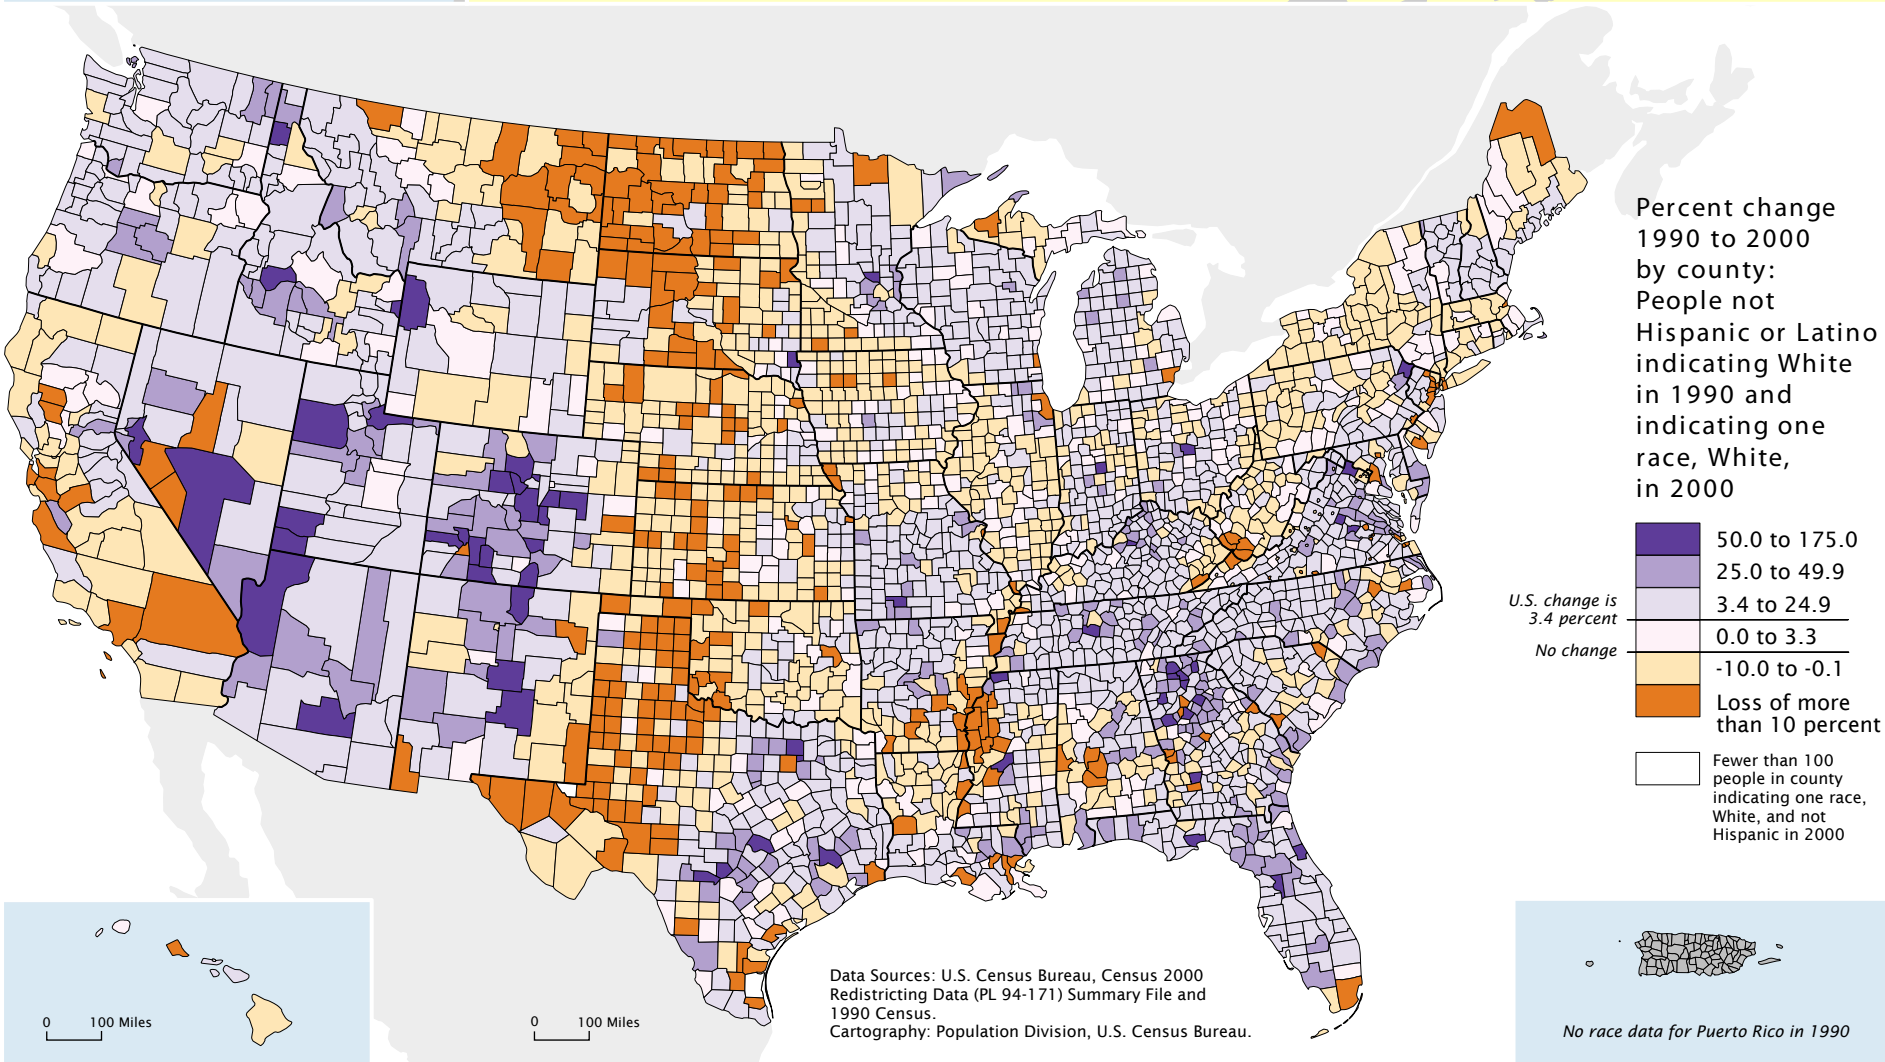

Percent Change, 1990 to 2000
 One Race:
 White
 Not Hispanic or Latino Origin

Percent change 1990 to 2000 by county: People not Hispanic or Latino indicating White in 1990 and indicating one race, White, in 2000

Data Sources: U.S. Census Bureau, Census 2000 Redistricting Data (PL 94-171) Summary File and 1990 Census.
 Cartography: Population Division, U.S. Census Bureau.

No race data for Puerto Rico in 1990