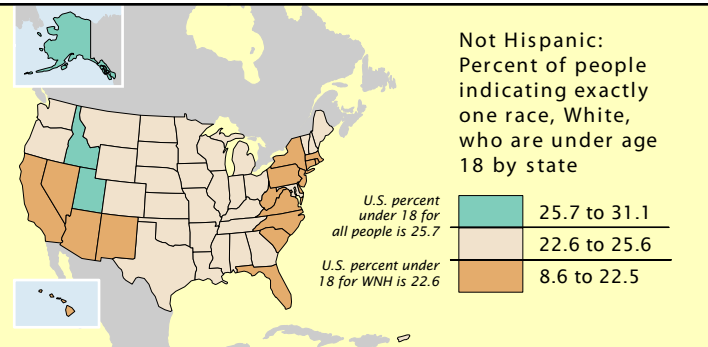

Percent Under Age 18, 2000

One Race: White Not Hispanic or Latino Origin

This map is one of a series of 14 "Percent Under Age 18" maps with comparable categories for counties. Only the category break at the U.S. percent for the specific group mapped differs among maps in the series.

Not Hispanic or Latino origin: Percent of people indicating exactly one race, White (WNH), who are under age 18 by county

Data Source: U.S. Census Bureau, Census 2000 Redistricting Data (PL 94-171) Summary File.
Cartography: Population Division, U.S. Census Bureau.
American Factfinder at factfinder.census.gov provides census data and mapping tools.