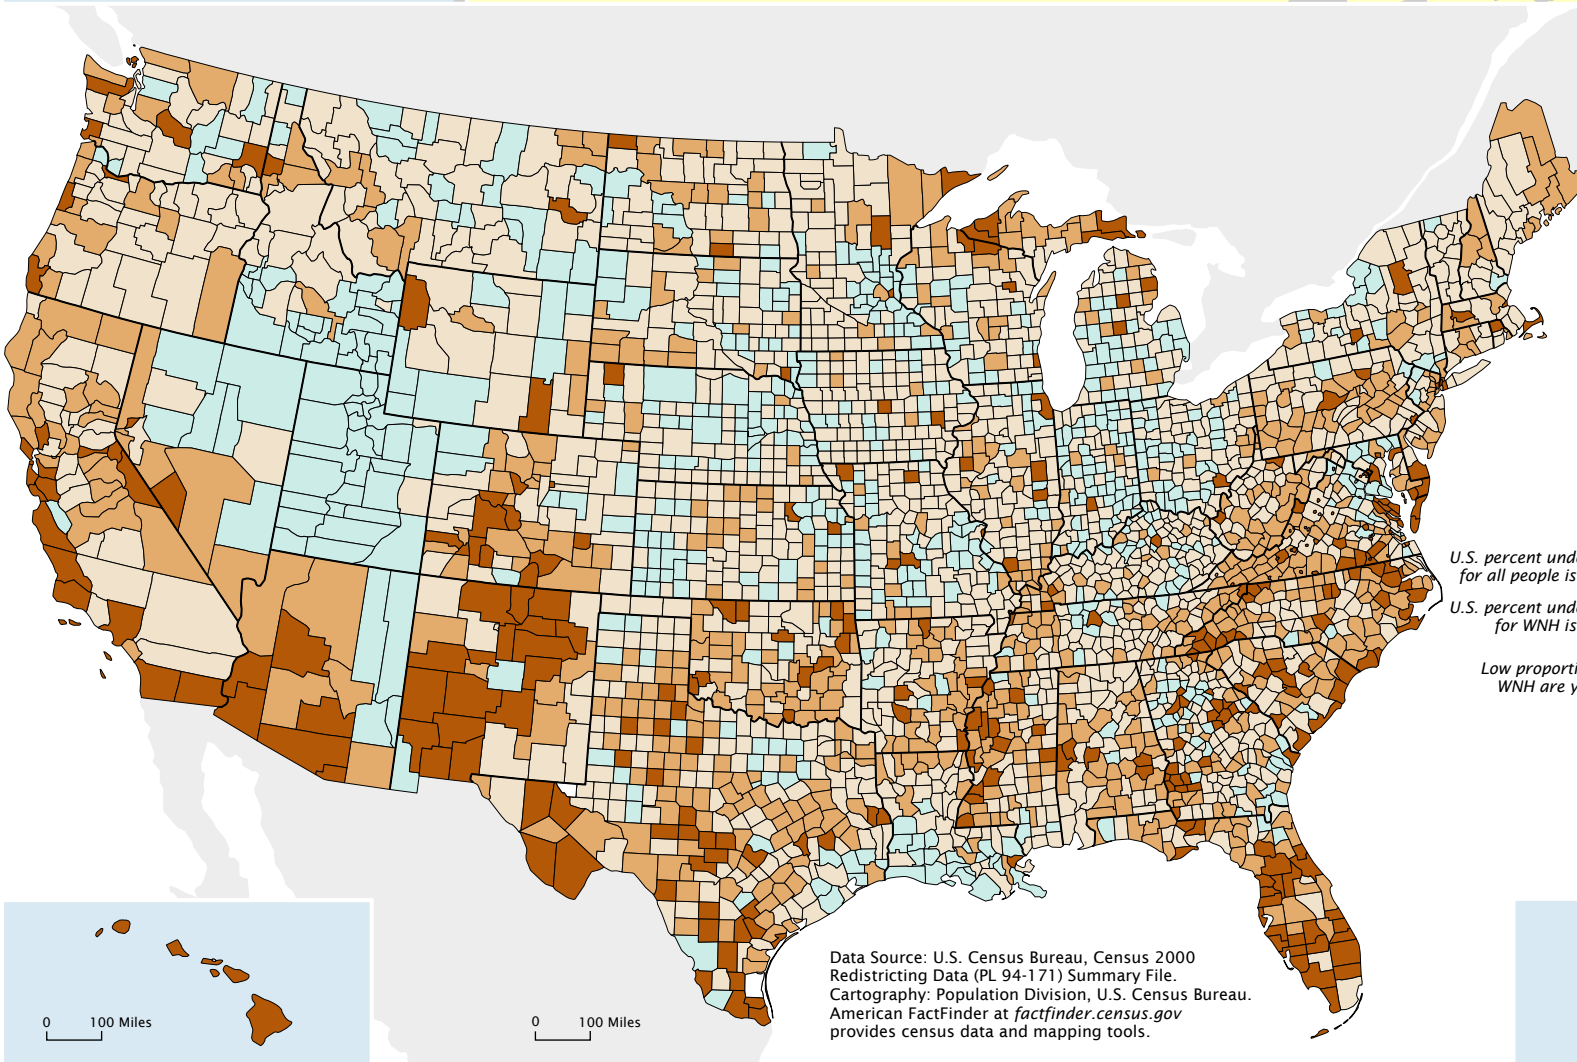

Percent Under Age 18, 2000

One Race: White Not Hispanic or Latino Origin

This map is one of a series of 14 "Percent Under Age 18" maps with comparable categories for counties. Only the category break at the U.S. percent for the specific group mapped differs among maps in the series.

Not Hispanic or Latino origin: Percent of people indicating exactly one race, White (WNH), who are under age 18 by county

Data Source: U.S. Census Bureau, Census 2000 Redistricting Data (PL 94-171) Summary File.
Cartography: Population Division, U.S. Census Bureau.
American Factfinder at factfinder.census.gov provides census data and mapping tools.