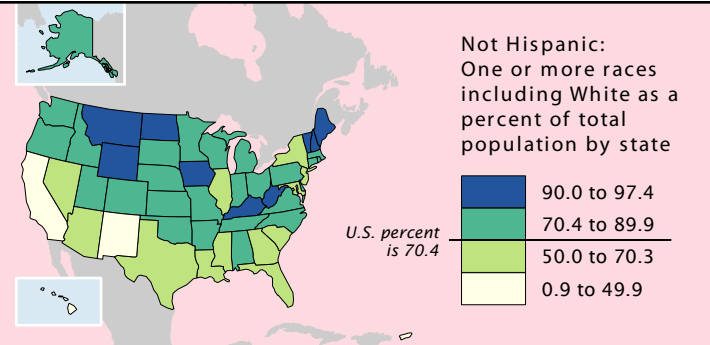

Percent of Population, 2000
 One or More Races Including
 White
 Not Hispanic or Latino Origin

Not Hispanic:
 One or more races
 including White as a
 percent of total
 population by state

This map is one of a series of
 14 "Percent of Population"
 maps with comparable
 categories for counties.
 Breaks defining map categories
 differ by small amounts among
 maps in the series to include
 the U.S. percent for the specific
 group mapped.

Population not
 Hispanic or
 Latino origin:
 People indicating
 one or more races
 including White
 as a percent of
 total population
 by county

Data Source: U.S. Census Bureau, Census 2000
 Redistricting Data (PL 94-171) Summary File.
 Cartography: Population Division, U.S. Census Bureau.
 American Factfinder at factfinder.census.gov
 provides census data and mapping tools.