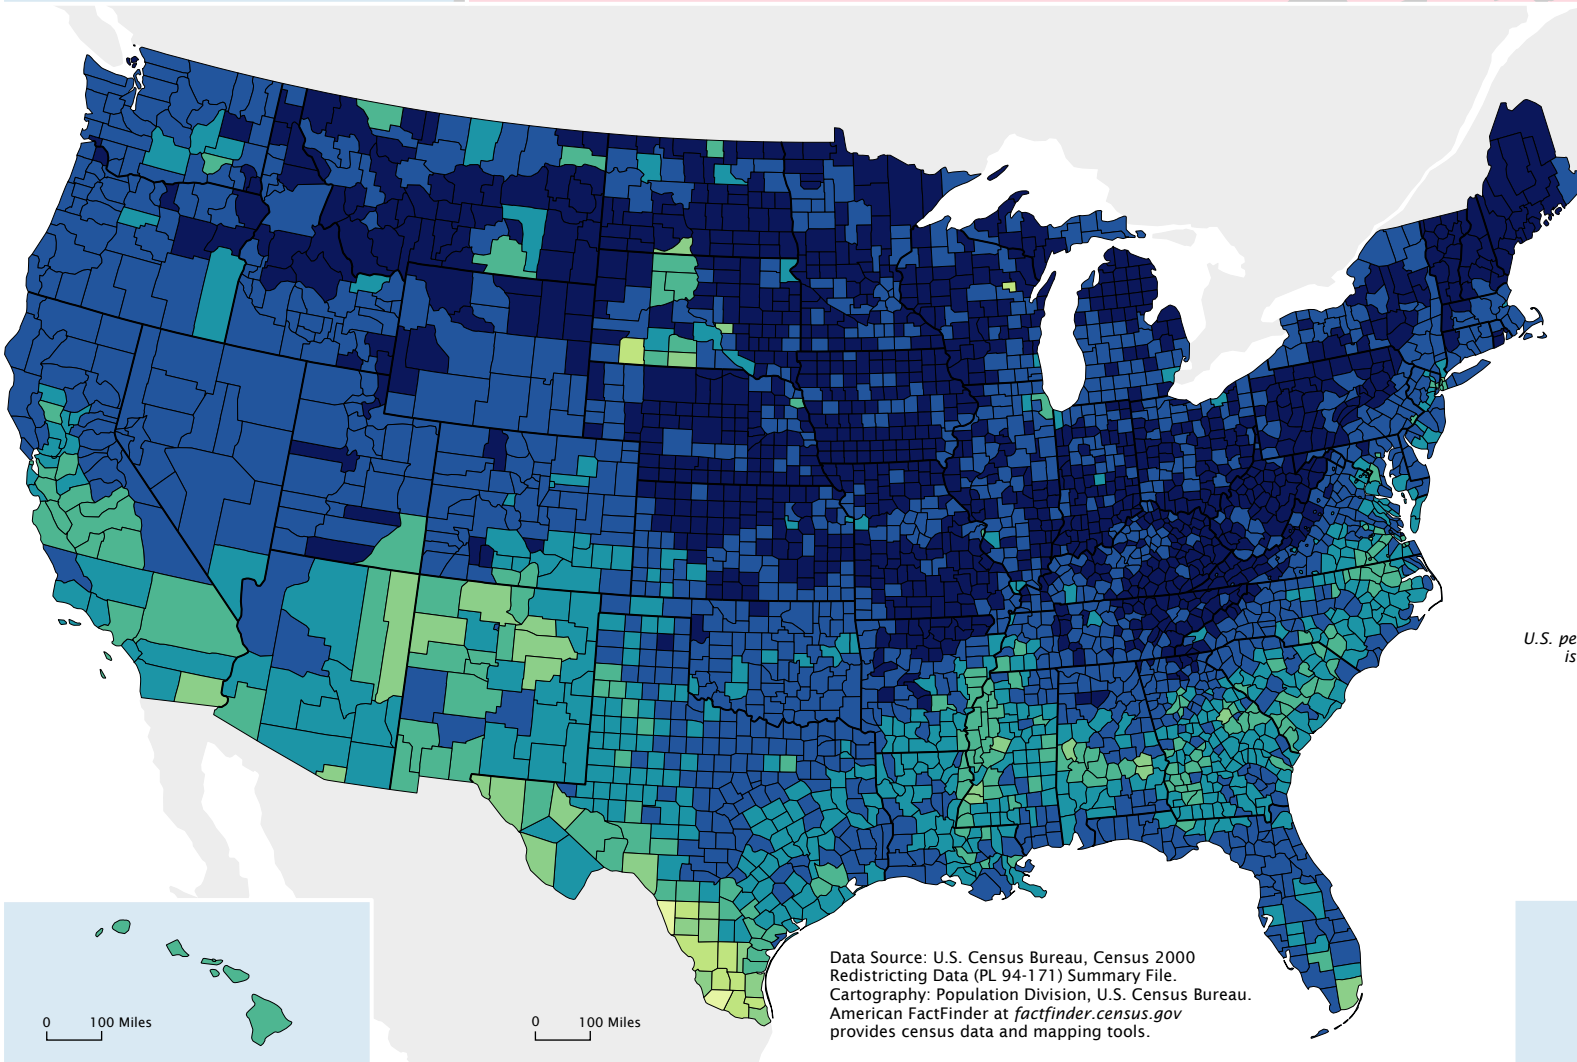

Percent of Population, 2000
 One or More Races Including
 White
 Not Hispanic or Latino Origin

Not Hispanic:
 One or more races
 including White as a
 percent of total
 population by state

This map is one of a series of
 14 "Percent of Population"
 maps with comparable
 categories for counties.
 Breaks defining map categories
 differ by small amounts among
 maps in the series to include
 the U.S. percent for the specific
 group mapped.

Population not
 Hispanic or
 Latino origin:
 People indicating
 one or more races
 including White
 as a percent of
 total population
 by county

Data Source: U.S. Census Bureau, Census 2000
 Redistricting Data (PL 94-171) Summary File.
 Cartography: Population Division, U.S. Census Bureau.
 American Factfinder at factfinder.census.gov
 provides census data and mapping tools.