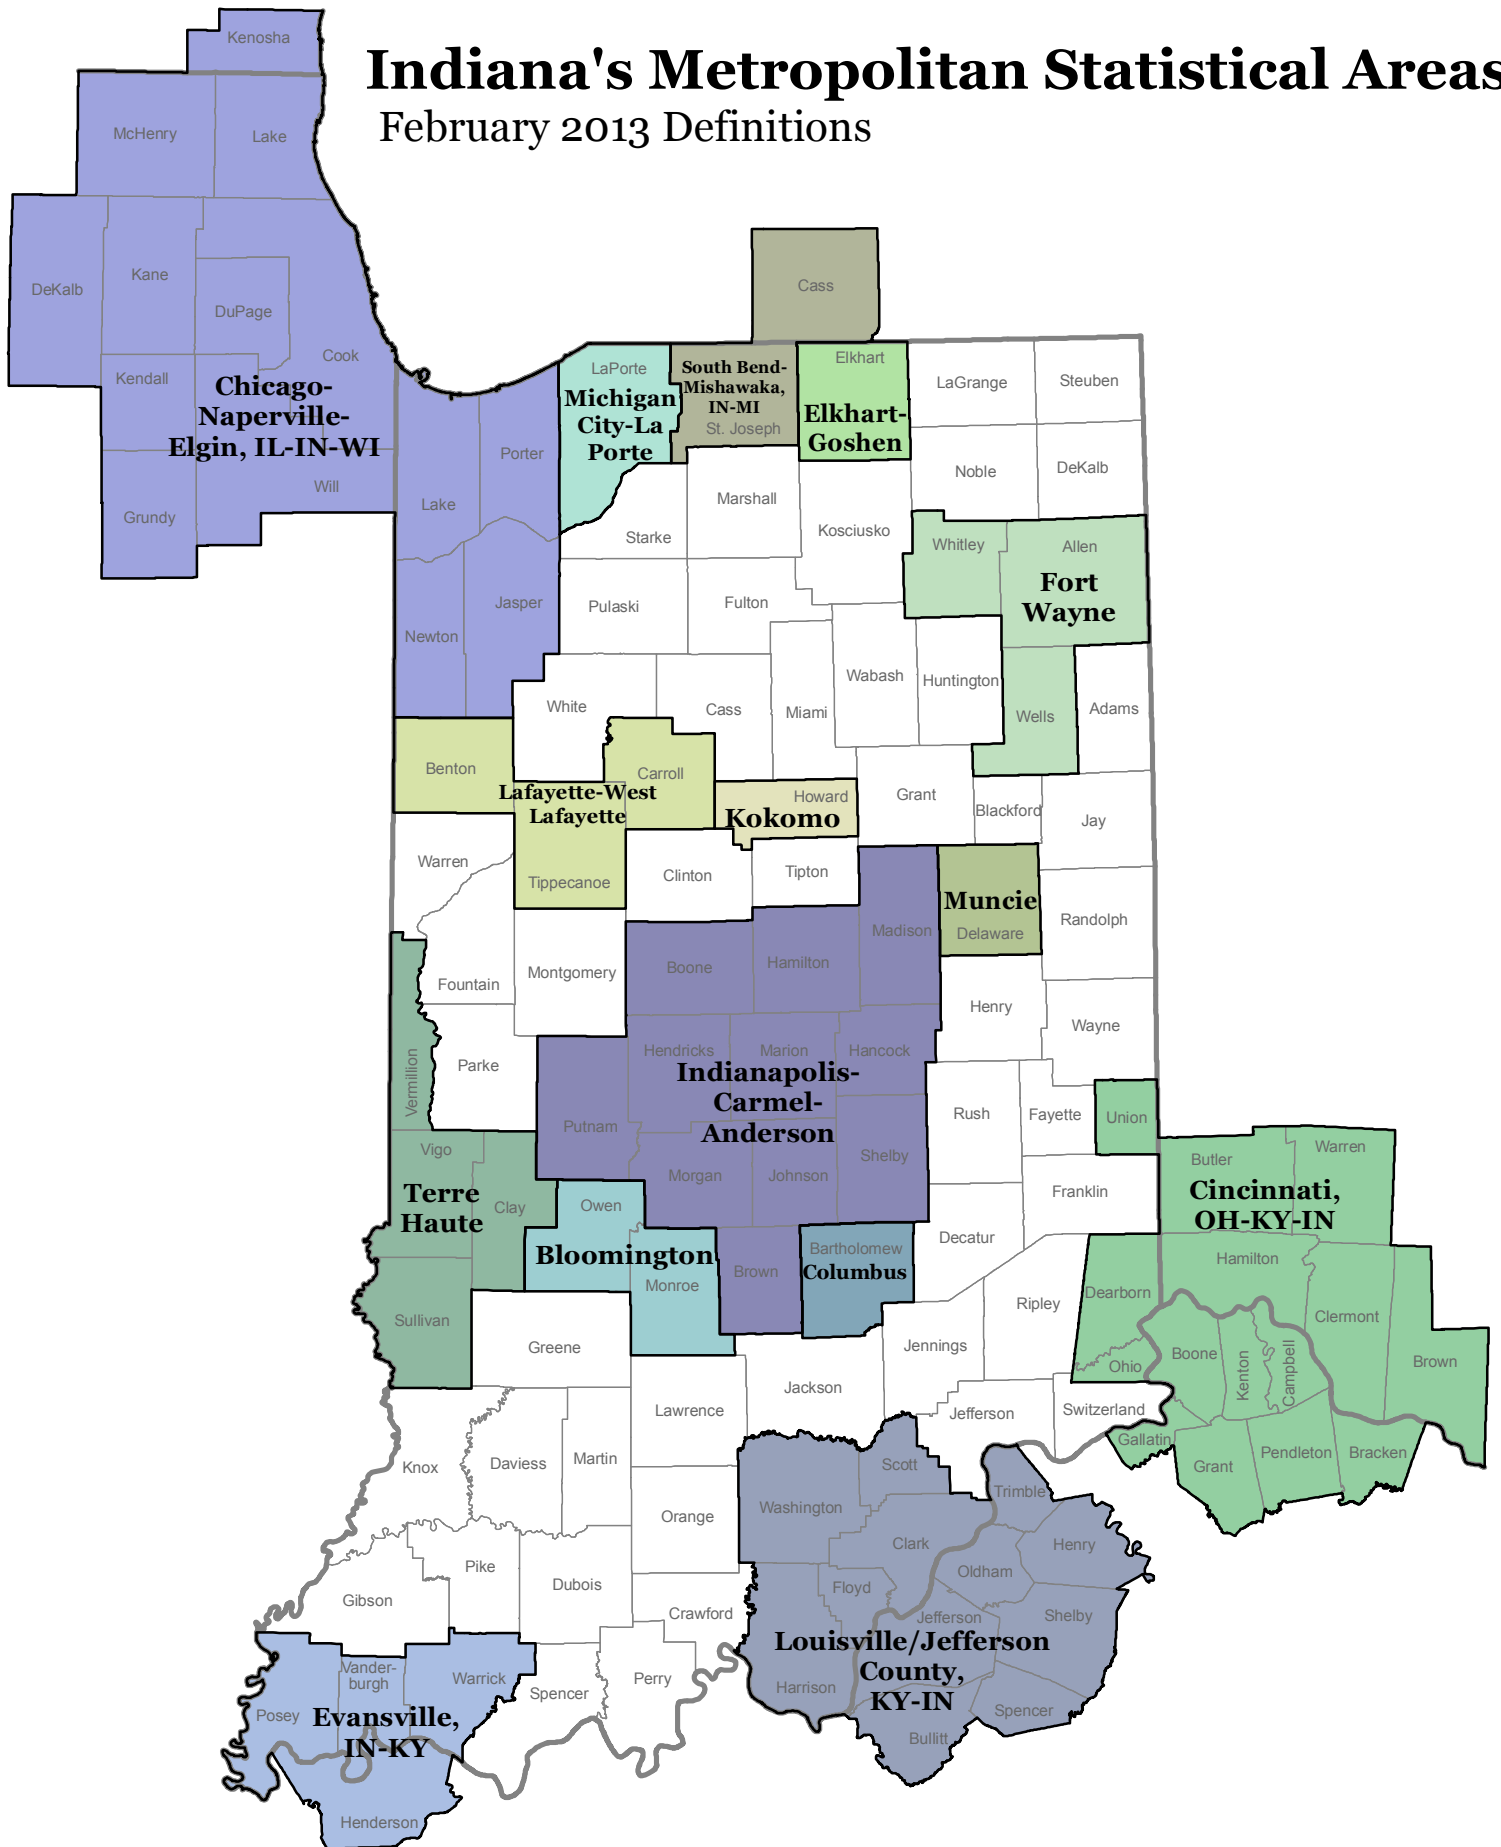

Indiana's Metropolitan Statistical Areas

February 2013 Definitions

Note: The four Indiana counties in the Chicago metro area form the Gary Metropolitan Division